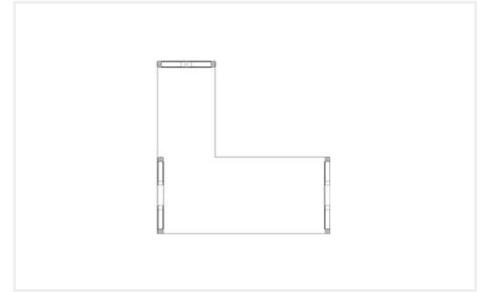

### SPECIFICATIONS

WORKTOP DIMENSIONS: 1500 or 1800mm Long x 600 or 750mm Deep. Other sizes available on request.

**WARRANTY:** 10 years

## CONFIGURATIONS

Single

Back to Back Cluster  
- 2, 4, 6 or 8 person

L Shaped