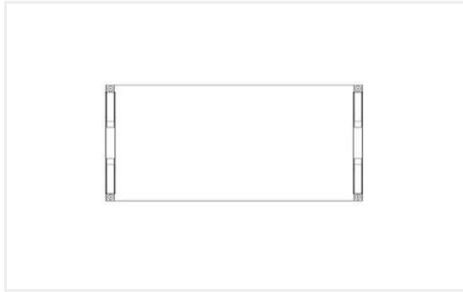

Interia

CONFIGURATIONS

Single