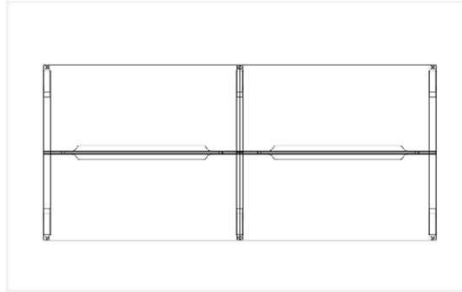

Back to Back Cluster
- 2, 4, 6 or 8 person