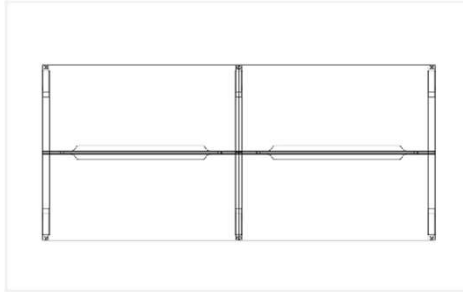

Back to Back Cluster
- 2, 4, 6 or 8 person