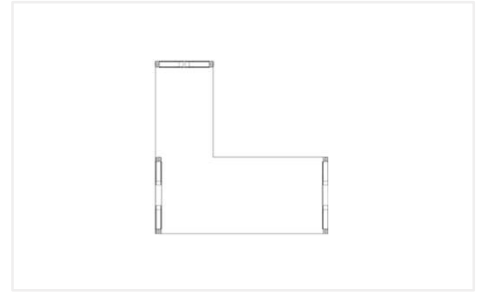

Interia

CONFIGURATIONS

L Shaped