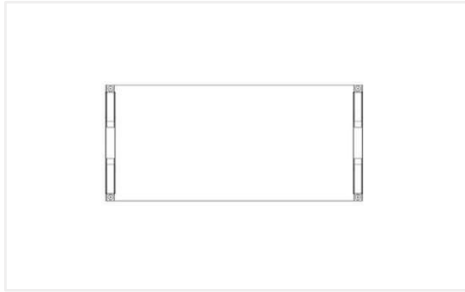

Interia

CONFIGURATIONS

Single