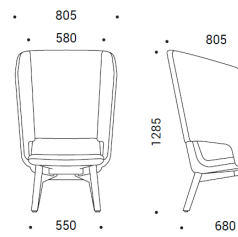

One Seater Highback

Two Seater Highback Lounge

Three Seater Highback Lounge

Specifications

Visitor Chair - Sled

Visitor Chair - Timber 4 Leg

Visitor Chair - Sled

Armchair - Sled

Armchair - Timber 4 Leg

Lounge Arm Chair - 4 Leg

Lounge Arm Chair - Timber 4 Leg

Armchair - Pyramid Castor

Armchair - 5 Star Castor

Armchair - 4 Star Base

Lounge Armchair - 4 Star Base

Lounge High Back - 4 Leg

Lounge High Back - Timber 4 Leg

Lounge High Back - 4 Star Base

High Back - Timber 4 Leg

High Back - 4 Star Base

Lounge Low Back 2 Seater - Metal 4 Leg

Lounge Low Back 2 Seater - Timber 4 Leg

Lounge High Back 2 Seater - Metal 4 Leg

Lounge High Back 2 Seater - Timber 4 Leg

Lounge Low Back 3 Seater - Metal 4 Leg

Lounge Low Back 3 Seater - Timber 4 Leg

Lounge High Back 3 Seater - Metal 4 Leg

Lounge High Back 3 Seater - Timber 4 Leg

CONTACT