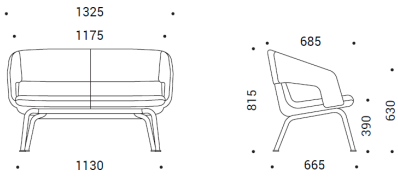

Armchair - Timber 4 Leg

Lounge Arm Chair - 4 Leg

Lounge Arm Chair - Timber 4 Leg

Armchair - Pyramid Castor

Armchair - 5 Star Castor

Armchair - 4 Star Base

Lounge Armchair - 4 Star Base

Lounge High Back - 4 Leg

Lounge High Back - Timber 4 Leg

Lounge High Back - 4 Star Base

High Back - Timber 4 Leg

High Back - 4 Star Base

Lounge Low Back 2 Seater - Metal 4 Leg

Lounge Low Back 2 Seater - Timber 4 Leg

Lounge High Back 2 Seater - Metal 4 Leg

Lounge High Back 2 Seater - Timber 4 Leg

Lounge Low Back 3 Seater - Metal 4 Leg

Lounge Low Back 3 Seater - Timber 4 Leg

Lounge High Back 3 Seater - Metal 4 Leg

Lounge High Back 3 Seater - Timber 4 Leg

CONTACT