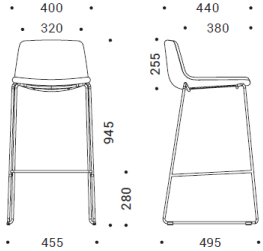

Base Options

- Powder coated steel frame, Ø11 mm rod, plastic glides in black with or without felt for hard and soft floor (except lounge chairs)
- Wooden legs, lacquered and stained light grey or black ash solid wood, glued and fixed with metal fittings, felt or plastic pads for hard and soft floor, metal foot frame for high chairs
- Four-star base, polished or black painted aluminium, external Ø780 mm for armchairs and Ø880 mm for lounge chairs
- Five-star base, polished or black painted aluminium or black plastic with fiberglass, external Ø735 mm for visitor & conference chairs
- Pyramid (four-star) base from bend Ø20 mm steel rod, external Ø710 mm, powder coated.

Variations

Visitor Chair

Armchair

High Back

Stool

One Seater Lounge

Two Seater Lounge

Three Seater Lounge

One Seater Highback

Two Seater Highback Lounge

Three Seater Highback Lounge

Specifications

Visitor Chair - Sled

Visitor Chair - Timber 4 Leg

Visitor Chair - Sled

Armchair - Sled

Armchair - Timber 4 Leg

Lounge Arm Chair - 4 Leg

Lounge Arm Chair - Timber 4 Leg

Armchair - Pyramid Castor

Armchair - 5 Star Castor

Armchair - 4 Star Base

Lounge Armchair - 4 Star Base

Lounge High Back - 4 Leg