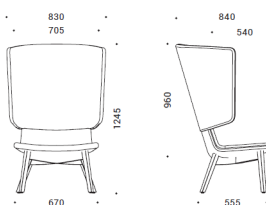

One Seater Highback

Two Seater Highback Lounge

Three Seater Highback Lounge

Specifications

Visitor Chair - Sled

Visitor Chair - Timber 4 Leg

Visitor Chair - Sled

Armchair - Sled

Armchair - Timber 4 Leg

Lounge Arm Chair - 4 Leg

Lounge Arm Chair - Timber 4 Leg

Armchair - Pyramid Castor

Armchair - 5 Star Castor

Armchair - 4 Star Base

Lounge Armchair - 4 Star Base

Lounge High Back - 4 Leg

Lounge High Back - Timber 4 Leg

Lounge High Back - 4 Star Base

High Back - Timber 4 Leg

High Back - 4 Star Base

Lounge Low Back 2 Seater - Metal 4 Leg

Lounge Low Back 2 Seater - Timber 4 Leg

Lounge High Back 2 Seater - Metal 4 Leg

Lounge High Back 2 Seater - Timber 4 Leg

Lounge Low Back 3 Seater - Metal 4 Leg

Lounge Low Back 3 Seater - Timber 4 Leg

Lounge High Back 3 Seater - Metal 4 Leg

Lounge High Back 3 Seater - Timber 4 Leg

CONTACT