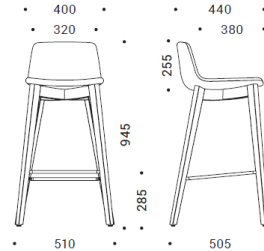

Variations

Visitor Chair

Armchair

High Back

Stool

One Seater Lounge

Two Seater Lounge

Three Seater Lounge

One Seater Highback

Two Seater Highback Lounge

Three Seater Highback Lounge

Specifications

Visitor Chair - Sled

Visitor Chair - Timber 4 Leg

Visitor Chair - Sled

Armchair - Sled