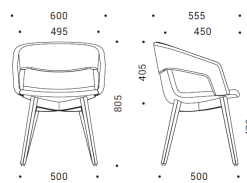

Features

- Visitor & conference, high, lounge chairs and armchairs
- Designed by Christina Strand and Niels Hvass
- Steel frame with moulded polyurethane shell
- Visitor chairs stackable up to 5
- 110kg weight rating
- Warranty: 5 Years
- Customisable dual upholstery with fabric or leather look
- Accessories:
 - Suitable only for high-back lounge chairs and sofas
 - Wooden Knob
 - Swivel Plywood Table

Base Options

- Powder coated steel frame, Ø11 mm rod, plastic glides in black with or without felt for hard and soft floor (except lounge chairs)
- Wooden legs, lacquered and stained light grey or black ash solid wood, glued and fixed with metal fittings, felt or plastic pads for hard and soft floor, metal foot frame for high chairs
- Four-star base, polished or black painted aluminium, external Ø780 mm for armchairs and Ø880 mm for lounge chairs
- Five-star base, polished or black painted aluminium or black plastic with fiberglass, external Ø735 mm for visitor & conference chairs
- Pyramid (four-star) base from bend Ø20 mm steel rod, external Ø710 mm, powder coated.

Variations

Visitor Chair

Armchair

High Back

Stool

One Seater Lounge

Two Seater Lounge

Three Seater Lounge

One Seater Highback

Two Seater Highback Lounge

Three Seater Highback Lounge

Specifications

Visitor Chair - Sled

Visitor Chair - Timber 4 Leg

Visitor Chair - Sled

Armchair - Sled