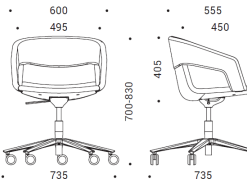

Variations

Visitor Chair

Armchair

High Back

Stool

One Seater Lounge

Two Seater Lounge

Three Seater Lounge

One Seater Highback

Two Seater Highback Lounge

Three Seater Highback Lounge

Specifications

Visitor Chair - Sled

Visitor Chair - Timber 4 Leg

Visitor Chair - Sled

Armchair - Sled

Armchair - Timber 4 Leg

Lounge Arm Chair - 4 Leg

Lounge Arm Chair - Timber 4 Leg

Armchair - Pyramid Castor

Armchair - 5 Star Castor

Armchair - 4 Star Base

Lounge Armchair - 4 Star Base

Lounge High Back - 4 Leg

Lounge High Back - Timber 4 Leg

Lounge High Back - 4 Star Base

High Back - Timber 4 Leg

High Back - 4 Star Base

Lounge Low Back 2 Seater - Metal 4 Leg

Lounge Low Back 2 Seater - Timber 4 Leg

Lounge High Back 2 Seater - Metal 4 Leg