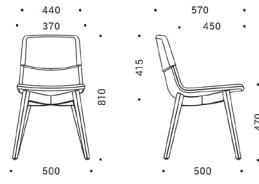

Features

- Visitor & conference, high, lounge chairs and armchairs
- Designed by Christina Strand and Niels Hvass
- Steel frame with moulded polyurethane shell
- Visitor chairs stackable up to 5
- 110kg weight rating
- Warranty: 5 Years
- Customisable dual upholstery with fabric or leather look
- Accessories:
 - Suitable only for high-back lounge chairs and sofas
 - Wooden Knob
 - Swivel Plywood Table

Base Options

- Powder coated steel frame, Ø11 mm rod, plastic glides in black with or without felt for hard and soft floor (except lounge chairs)
- Wooden legs, lacquered and stained light grey or black ash solid wood, glued and fixed with metal fittings, felt or plastic pads for hard and soft floor, metal foot frame for high chairs
- Four-star base, polished or black painted aluminium, external Ø780 mm for armchairs and Ø880 mm for lounge chairs
- Five-star base, polished or black painted aluminium or black plastic with fiberglass, external Ø735 mm for visitor & conference chairs
- Pyramid (four-star) base from bend Ø20 mm steel rod, external Ø710 mm, powder coated.

Variations

Visitor Chair

Armchair

High Back

Stool

One Seater Lounge

Two Seater Lounge

Three Seater Lounge

One Seater Highback

Two Seater Highback Lounge

Three Seater Highback Lounge

Specifications

Visitor Chair - Sled

Visitor Chair - Timber 4 Leg

Visitor Chair - Sled

Armchair - Sled