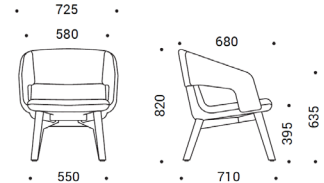

Variations

Visitor Chair

Armchair

High Back

Stool

One Seater Lounge

Two Seater Lounge

Three Seater Lounge

One Seater Highback

Two Seater Highback Lounge

Three Seater Highback Lounge

Specifications

Visitor Chair - Sled

Visitor Chair - Timber 4 Leg

Visitor Chair - Sled

Armchair - Sled

Armchair - Timber 4 Leg

Lounge Arm Chair - 4 Leg

Lounge Arm Chair - Timber 4 Leg

Armchair - Pyramid Castor

Armchair - 5 Star Castor

Armchair - 4 Star Base

Lounge Armchair - 4 Star Base

Lounge High Back - 4 Leg