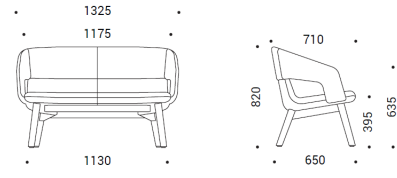

Armchair - Timber 4 Leg

Lounge Arm Chair - 4 Leg

Lounge Arm Chair - Timber 4 Leg

Armchair - Pyramid Castor

Armchair - 5 Star Castor

Armchair - 4 Star Base

Lounge Armchair - 4 Star Base

Lounge High Back - 4 Leg

Lounge High Back - Timber 4 Leg

Lounge High Back - 4 Star Base

High Back - Timber 4 Leg

High Back - 4 Star Base

Lounge Low Back 2 Seater - Metal 4 Leg

Lounge Low Back 2 Seater - Timber 4 Leg

Lounge High Back 2 Seater - Metal 4 Leg

Lounge High Back 2 Seater - Timber 4 Leg

Lounge Low Back 3 Seater - Metal 4 Leg

Lounge Low Back 3 Seater - Timber 4 Leg

Lounge High Back 3 Seater - Metal 4 Leg

Lounge High Back 3 Seater - Timber 4 Leg

CONTACT