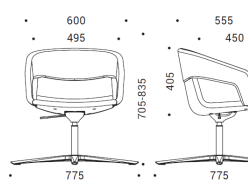

One Seater Highback

Two Seater Highback Lounge

Three Seater Highback Lounge

Specifications

Visitor Chair - Sled

Visitor Chair - Timber 4 Leg

Visitor Chair - Sled

Armchair - Sled

Armchair - Timber 4 Leg

Lounge Arm Chair - 4 Leg

Lounge Arm Chair - Timber 4 Leg

Armchair - Pyramid Castor

Armchair - 5 Star Castor

Armchair - 4 Star Base

Lounge Armchair - 4 Star Base

Lounge High Back - 4 Leg

Lounge High Back - Timber 4 Leg

Lounge High Back - 4 Star Base

High Back - Timber 4 Leg

High Back - 4 Star Base

Lounge Low Back 2 Seater - Metal 4 Leg

Lounge Low Back 2 Seater - Timber 4 Leg

Lounge High Back 2 Seater - Metal 4 Leg

Lounge High Back 2 Seater - Timber 4 Leg

Lounge Low Back 3 Seater - Metal 4 Leg

Lounge Low Back 3 Seater - Timber 4 Leg

Lounge High Back 3 Seater - Metal 4 Leg

Lounge High Back 3 Seater - Timber 4 Leg

CONTACT