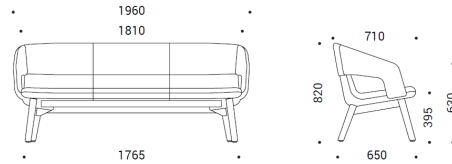

Armchair - Timber 4 Leg

Lounge Arm Chair - 4 Leg

Lounge Arm Chair - Timber 4 Leg

Armchair - Pyramid Castor

Armchair - 5 Star Castor

Armchair - 4 Star Base

Lounge Armchair - 4 Star Base

Lounge High Back - 4 Leg

Lounge High Back - Timber 4 Leg

Lounge High Back - 4 Star Base

High Back - Timber 4 Leg

High Back - 4 Star Base

Lounge Low Back 2 Seater - Metal 4 Leg

Lounge Low Back 2 Seater - Timber 4 Leg

Lounge High Back 2 Seater - Metal 4 Leg

Lounge High Back 2 Seater - Timber 4 Leg

Lounge Low Back 3 Seater - Metal 4 Leg

Lounge Low Back 3 Seater - Timber 4 Leg

Lounge High Back 3 Seater - Metal 4 Leg

Lounge High Back 3 Seater - Timber 4 Leg

CONTACT