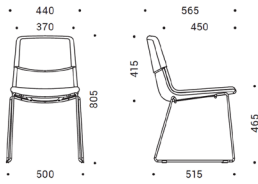

Base Options

- Powder coated steel frame, Ø11 mm rod, plastic glides in black with or without felt for hard and soft floor (except lounge chairs)
- Wooden legs, lacquered and stained light grey or black ash solid wood, glued and fixed with metal fittings, felt or plastic pads for hard and soft floor, metal foot frame for high chairs
- Four-star base, polished or black painted aluminium, external Ø780 mm for armchairs and Ø880 mm for lounge chairs
- Five-star base, polished or black painted aluminium or black plastic with fiberglass, external Ø735 mm for visitor & conference chairs
- Pyramid (four-star) base from bend Ø20 mm steel rod, external Ø710 mm, powder coated.

Variations

Visitor Chair

Armchair

High Back

Stool

One Seater Lounge

Two Seater Lounge

Three Seater Lounge

One Seater Highback

Two Seater Highback Lounge

Three Seater Highback Lounge

Specifications

Visitor Chair - Sled

Visitor Chair - Timber 4 Leg

Visitor Chair - Sled

Armchair - Sled

Armchair - Timber 4 Leg

Lounge Arm Chair - 4 Leg

Lounge Arm Chair - Timber 4 Leg

Armchair - Pyramid Castor

Armchair - 5 Star Castor

Armchair - 4 Star Base

Lounge Armchair - 4 Star Base

Lounge High Back - 4 Leg