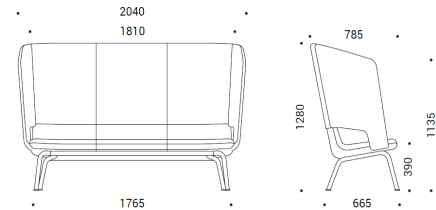

Armchair - Timber 4 Leg

Lounge Arm Chair - 4 Leg

Lounge Arm Chair - Timber 4 Leg

Armchair - Pyramid Castor

Armchair - 5 Star Castor

Armchair - 4 Star Base

Lounge Armchair - 4 Star Base

Lounge High Back - 4 Leg

Lounge High Back - Timber 4 Leg

Lounge High Back - 4 Star Base

High Back - Timber 4 Leg

High Back - 4 Star Base

Lounge Low Back 2 Seater - Metal 4 Leg

Lounge Low Back 2 Seater - Timber 4 Leg

Lounge High Back 2 Seater - Metal 4 Leg

Lounge High Back 2 Seater - Timber 4 Leg

Lounge Low Back 3 Seater - Metal 4 Leg

Lounge Low Back 3 Seater - Timber 4 Leg

Lounge High Back 3 Seater - Metal 4 Leg

Lounge High Back 3 Seater - Timber 4 Leg

CONTACT