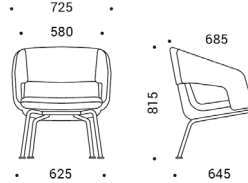

Lounge Arm Chair - 4 Leg