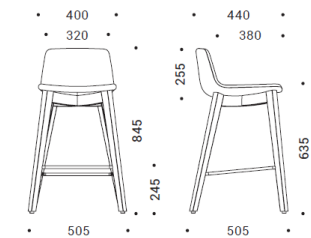

Base Options

- Powder coated steel frame, Ø11 mm rod, plastic glides in black with or without felt for hard and soft floor (except lounge chairs)
- Wooden legs, lacquered and stained light grey or black ash solid wood, glued and fixed with metal fittings, felt or plastic pads for hard and soft floor, metal foot frame for high chairs
- Four-star base, polished or black painted aluminium, external Ø780 mm for armchairs and Ø880 mm for lounge chairs
- Five-star base, polished or black painted aluminium or black plastic with fiberglass, external Ø735 mm for visitor & conference chairs
- Pyramid (four-star) base from bend Ø20 mm steel rod, external Ø710 mm, powder coated.

Variations

Visitor Chair

Armchair

High Back

Stool

One Seater Lounge

Two Seater Lounge

Three Seater Lounge

One Seater Highback

Two Seater Highback Lounge

Three Seater Highback Lounge

Specifications

Visitor Chair - Sled

Visitor Chair - Timber 4 Leg

Visitor Chair - Sled

Armchair - Sled