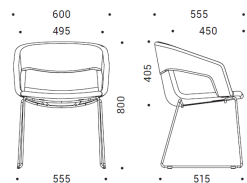

Variations

Visitor Chair

Armchair

High Back

Stool

One Seater Lounge

Two Seater Lounge

Three Seater Lounge

One Seater Highback

Two Seater Highback Lounge

Three Seater Highback Lounge

Specifications

Visitor Chair - Sled

Visitor Chair - Timber 4 Leg

Visitor Chair - Sled

Armchair - Sled

Armchair - Timber 4 Leg

Lounge Arm Chair - 4 Leg

Lounge Arm Chair - Timber 4 Leg

Armchair - Pyramid Castor

Armchair - 5 Star Castor

Armchair - 4 Star Base

Lounge Armchair - 4 Star Base

Lounge High Back - 4 Leg

Lounge High Back - Timber 4 Leg

Lounge High Back - 4 Star Base

High Back - Timber 4 Leg

High Back - 4 Star Base

Lounge Low Back 2 Seater - Metal 4 Leg

Lounge Low Back 2 Seater - Timber 4 Leg

Lounge High Back 2 Seater - Metal 4 Leg