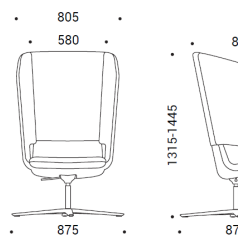

One Seater Highback

Two Seater Highback Lounge

Three Seater Highback Lounge

Specifications

Visitor Chair - Sled

Visitor Chair - Timber 4 Leg

Visitor Chair - Sled

Armchair - Sled

Armchair - Timber 4 Leg

Lounge Arm Chair - 4 Leg

Lounge Arm Chair - Timber 4 Leg

Armchair - Pyramid Castor

Armchair - 5 Star Castor

Armchair - 4 Star Base

Lounge Armchair - 4 Star Base

Lounge High Back - 4 Leg

Lounge High Back - Timber 4 Leg

Lounge High Back - 4 Star Base

High Back - Timber 4 Leg

High Back - 4 Star Base

Lounge Low Back 2 Seater - Metal 4 Leg

Lounge Low Back 2 Seater - Timber 4 Leg

Lounge High Back 2 Seater - Metal 4 Leg

Lounge High Back 2 Seater - Timber 4 Leg

Lounge Low Back 3 Seater - Metal 4 Leg

Lounge Low Back 3 Seater - Timber 4 Leg

Lounge High Back 3 Seater - Metal 4 Leg

Lounge High Back 3 Seater - Timber 4 Leg

CONTACT