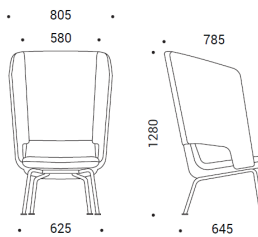

Variations

Visitor Chair

Armchair

High Back

Stool

One Seater Lounge

Two Seater Lounge

Three Seater Lounge

One Seater Highback

Two Seater Highback Lounge

Three Seater Highback Lounge

Specifications

Visitor Chair - Sled

Visitor Chair - Timber 4 Leg

Visitor Chair - Sled

Armchair - Sled

Armchair - Timber 4 Leg

Lounge Arm Chair - 4 Leg

Lounge Arm Chair - Timber 4 Leg

Armchair - Pyramid Castor

Armchair - 5 Star Castor

Armchair - 4 Star Base

Lounge Armchair - 4 Star Base

Lounge High Back - 4 Leg

Lounge High Back - Timber 4 Leg

Lounge High Back - 4 Star Base

High Back - Timber 4 Leg

High Back - 4 Star Base

Lounge Low Back 2 Seater - Metal 4 Leg

Lounge Low Back 2 Seater - Timber 4 Leg

Lounge High Back 2 Seater - Metal 4 Leg