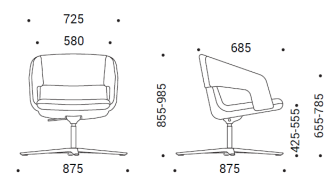

One Seater Highback

Two Seater Highback Lounge

Three Seater Highback Lounge

Specifications

Visitor Chair - Sled

Visitor Chair - Timber 4 Leg

Visitor Chair - Sled

Armchair - Sled

Armchair - Timber 4 Leg

Lounge Arm Chair - 4 Leg

Lounge Arm Chair - Timber 4 Leg

Armchair - Pyramid Castor

Armchair - 5 Star Castor

Armchair - 4 Star Base

Lounge Armchair - 4 Star Base

Lounge High Back - 4 Leg

Lounge High Back - Timber 4 Leg

Lounge High Back - 4 Star Base

High Back - Timber 4 Leg

High Back - 4 Star Base

Lounge Low Back 2 Seater - Metal 4 Leg

Lounge Low Back 2 Seater - Timber 4 Leg

Lounge High Back 2 Seater - Metal 4 Leg

Lounge High Back 2 Seater - Timber 4 Leg

Lounge Low Back 3 Seater - Metal 4 Leg

Lounge Low Back 3 Seater - Timber 4 Leg

Lounge High Back 3 Seater - Metal 4 Leg

Lounge High Back 3 Seater - Timber 4 Leg

CONTACT