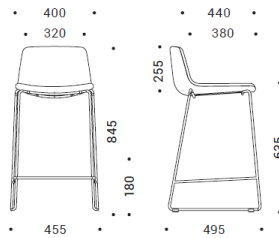

Base Options

- Powder coated steel frame, Ø11 mm rod, plastic glides in black with or without felt for hard and soft floor (except lounge chairs)
- Wooden legs, lacquered and stained light grey or black ash solid wood, glued and fixed with metal fittings, felt or plastic pads for hard and soft floor, metal foot frame for high chairs
- Four-star base, polished or black painted aluminium, external Ø780 mm for armchairs and Ø880 mm for lounge chairs
- Five-star base, polished or black painted aluminium or black plastic with fiberglass, external Ø735 mm for visitor & conference chairs
- Pyramid (four-star) base from bend Ø20 mm steel rod, external Ø710 mm, powder coated.

Variations

Visitor Chair

Armchair

High Back

Stool

One Seater Lounge

Two Seater Lounge

Three Seater Lounge

One Seater Highback

Two Seater Highback Lounge

Three Seater Highback Lounge

Specifications

Visitor Chair - Sled

Visitor Chair - Timber 4 Leg

Visitor Chair - Sled

Armchair - Sled

Armchair - Timber 4 Leg

Lounge Arm Chair - 4 Leg

Lounge Arm Chair - Timber 4 Leg

Armchair - Pyramid Castor

Armchair - 5 Star Castor

Armchair - 4 Star Base

Lounge Armchair - 4 Star Base

Lounge High Back - 4 Leg