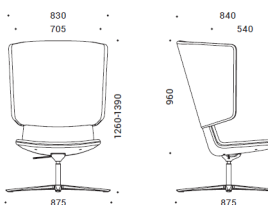

One Seater Highback

Two Seater Highback Lounge

Three Seater Highback Lounge

Specifications

Visitor Chair - Sled

Visitor Chair - Timber 4 Leg

Visitor Chair - Sled

Armchair - Sled

Armchair - Timber 4 Leg

Lounge Arm Chair - 4 Leg

Lounge Arm Chair - Timber 4 Leg

Armchair - Pyramid Castor

Armchair - 5 Star Castor

Armchair - 4 Star Base

Lounge Armchair - 4 Star Base

Lounge High Back - 4 Leg

Lounge High Back - Timber 4 Leg

Lounge High Back - 4 Star Base

High Back - Timber 4 Leg

High Back - 4 Star Base

Lounge Low Back 2 Seater - Metal 4 Leg

Lounge Low Back 2 Seater - Timber 4 Leg

Lounge High Back 2 Seater - Metal 4 Leg

Lounge High Back 2 Seater - Timber 4 Leg

Lounge Low Back 3 Seater - Metal 4 Leg

Lounge Low Back 3 Seater - Timber 4 Leg

Lounge High Back 3 Seater - Metal 4 Leg

Lounge High Back 3 Seater - Timber 4 Leg

CONTACT