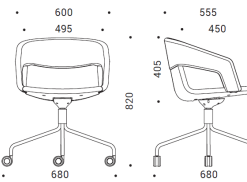

Armchair - Pyramid Castor