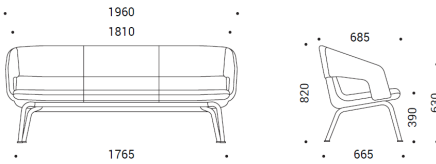

Armchair - Timber 4 Leg

Lounge Arm Chair - 4 Leg

Lounge Arm Chair - Timber 4 Leg

Armchair - Pyramid Castor

Armchair - 5 Star Castor

Armchair - 4 Star Base

Lounge Armchair - 4 Star Base

Lounge High Back - 4 Leg

Lounge High Back - Timber 4 Leg

Lounge High Back - 4 Star Base

High Back - Timber 4 Leg

High Back - 4 Star Base

Lounge Low Back 2 Seater - Metal 4 Leg

Lounge Low Back 2 Seater - Timber 4 Leg

Lounge High Back 2 Seater - Metal 4 Leg

Lounge High Back 2 Seater - Timber 4 Leg

Lounge Low Back 3 Seater - Metal 4 Leg

Lounge Low Back 3 Seater - Timber 4 Leg

Lounge High Back 3 Seater - Metal 4 Leg

Lounge High Back 3 Seater - Timber 4 Leg

CONTACT