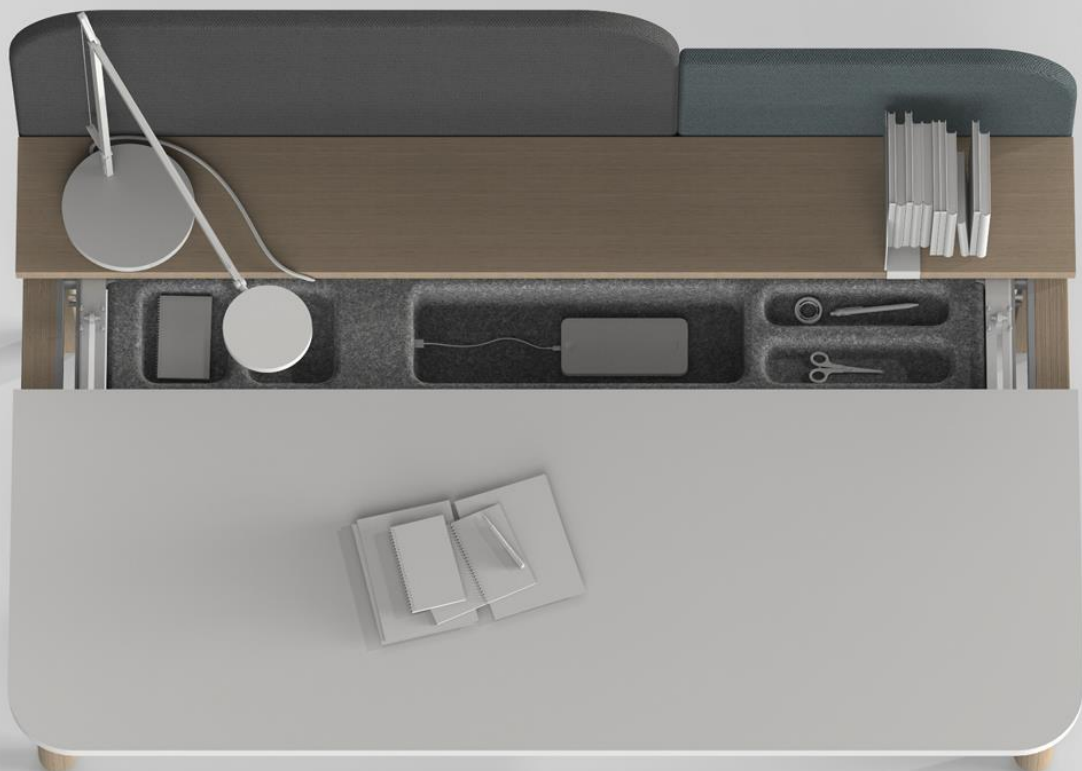

SPACIOUS COMPARTMENT FOR STORAGE