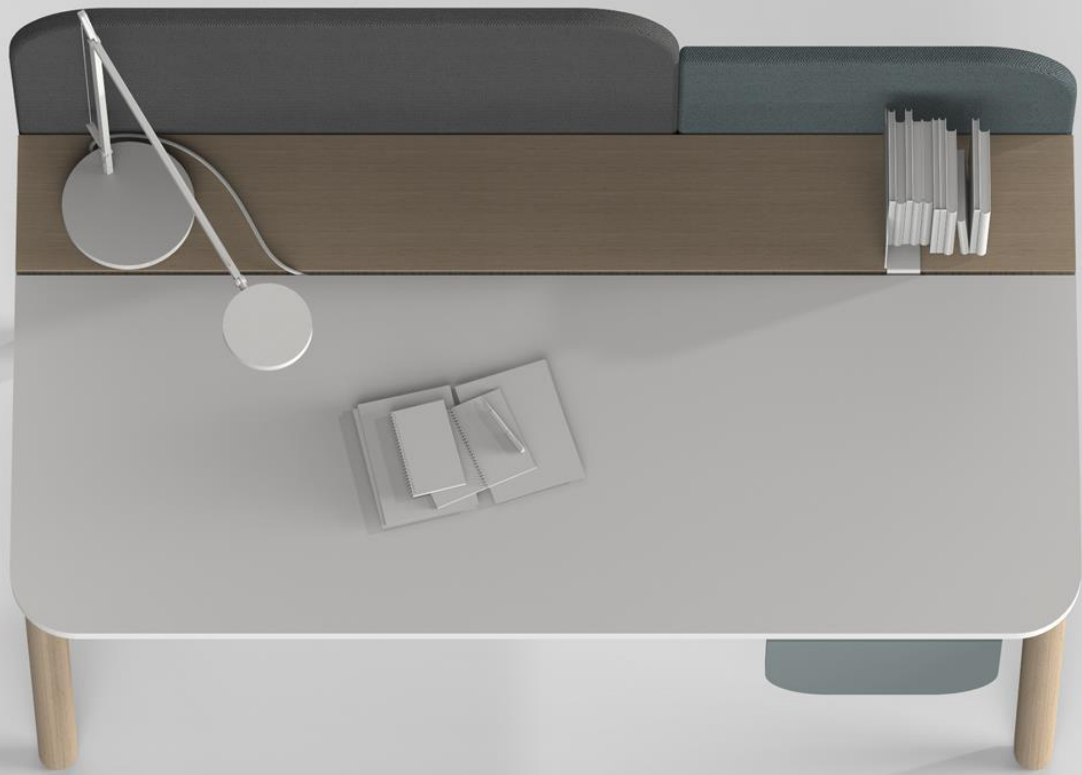

# LEVITATE

DESKS & WORKSTATIONS

Interia

NowyStyl

The Levitate furniture system combines soft forms and delicate shapes with smart storage elements.

The use of natural materials, such as wood, facilitates the process of creating a user-friendly workplace.

Thanks to its unique design, the system can also enrich every space and make it stand out.

# CABLE MANAGEMENT

Hole in the top

Upholstered vertical cable management

## DESKS – FIXED TOP/SLIDING TOP