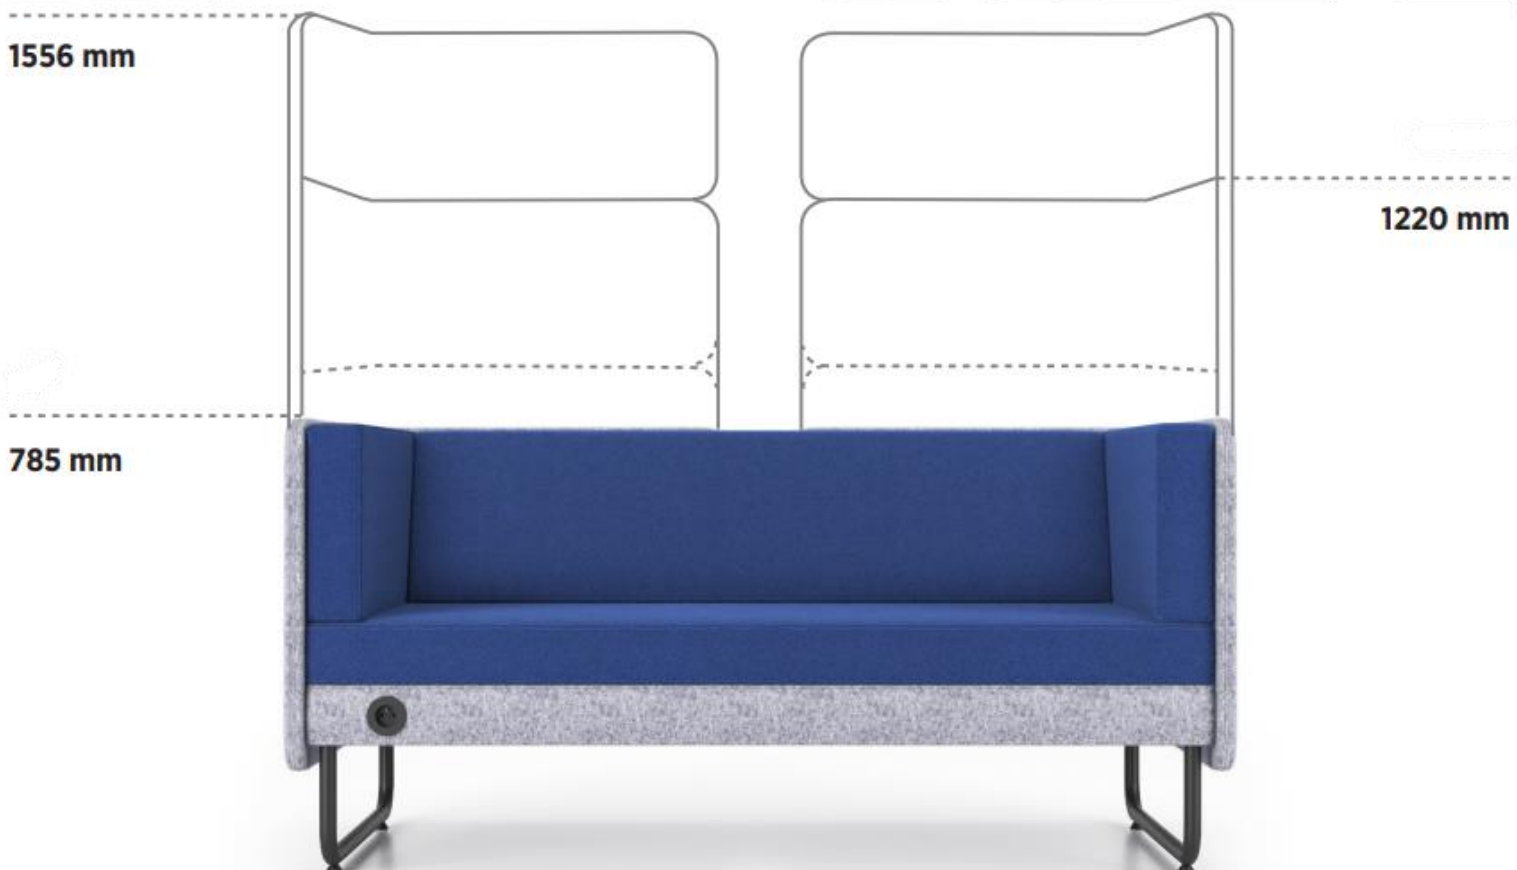

That's where the PLAY & WORK seating spaces like ours become effective whilst still allowing for privacy.

Available in multiple configurations:

- Sofa
- With Table
- Fixed Writing Tablet
- 2-Seater Sofa
- Pouffe
- American Diner booth
- Auxiliary Table

FEATURES

- Large sound absorbing surface for acoustic properties
- Integrated tables
- Distinctive design
- Comfortable seats
- Media ports
- Characteristic stitching available
- Customizable upholstered colour combinations
- Sturdy base with either metal u-shaped leg or wooden 4 leg base

DIMENSIONS:

1-Seater Sofa: 750W x 750D

1.5-Seater Sofa with table: 1140W x 750D

1.5-Seater Sofa with fixed wiring tablet: 1170W x 830D

2-Seater Sofa: 1598W x 750D

1-Seater Pouffe: 720W x 720D x 430H

American Diner: 2260W x 1598D x 1556H