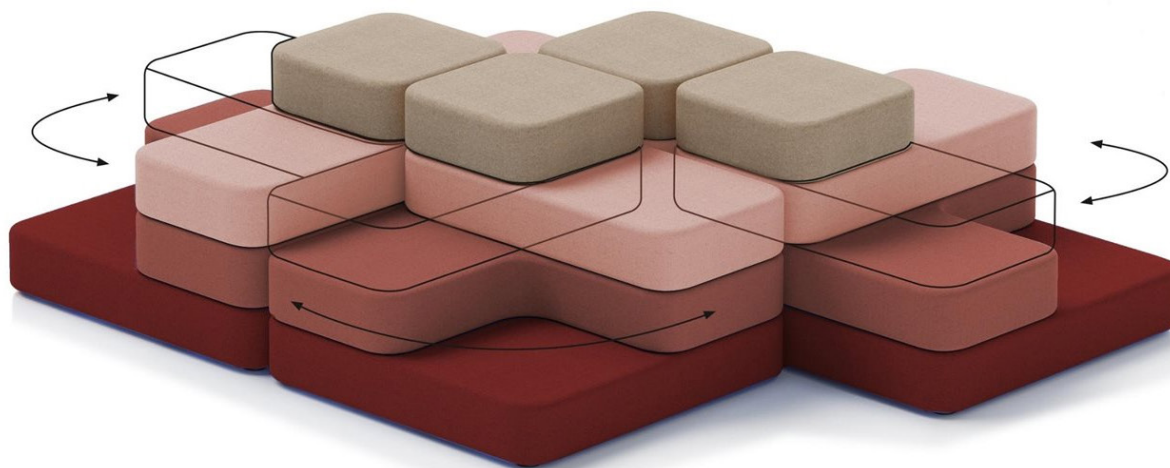

# Tapa

The Tapa has been created to complement office spaces, reception areas and break-out zones.

The unique modular design gives character to the interior, creating an attractive and comfortable informal meeting zone. Allowing you to change the configuration and layout. You can have a few, or as many Tapa as you like, depending on your needs and the space you have.

### L Shape

Single Level Pouffe

900mm x 900mm

Seat Height: 320mm

### Single Level

3 Sided Pouffe

800mm x 745mm

Seat Height: 320mm

### Square

Four Level Pouffe

900mm x 900mm

Seat Height: 620mm