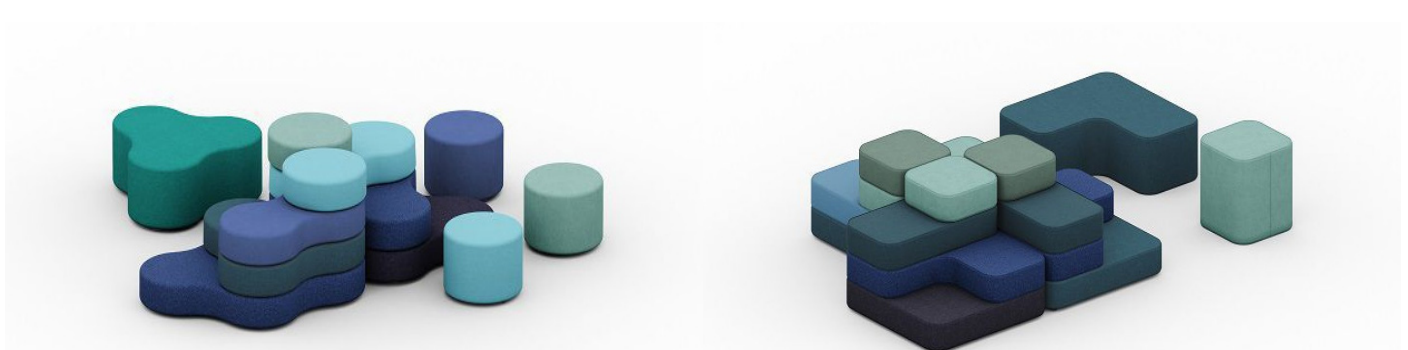

Tapa

The Tapa has been created to complement office spaces, reception areas and break-out zones.

The unique modular design gives character to the interior, creating an attractive and comfortable informal meeting zone. Allowing you to change the configuration and layout. You can have a few, or as many Tapa as you like, depending on your needs and the space you have.

Features

- European product from Nowy Styl Group
- Designed by Przemyslaw "Mac" Stopa
- Completely customizable
- Round or Square options
- Metal rotational mechanisms
- The pouffe has its axis of rotation at the short side.
- Glides: plastic, black colour
- Filling: Polyurethane foam, Styrofoam
- Carcass: Birch plywood

Variations

Pouffe

Modular