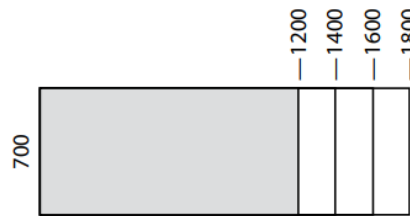

Table tops

Rectangular