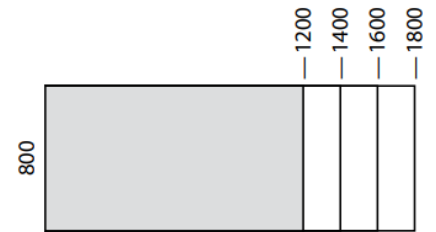

Table tops

Rectangular