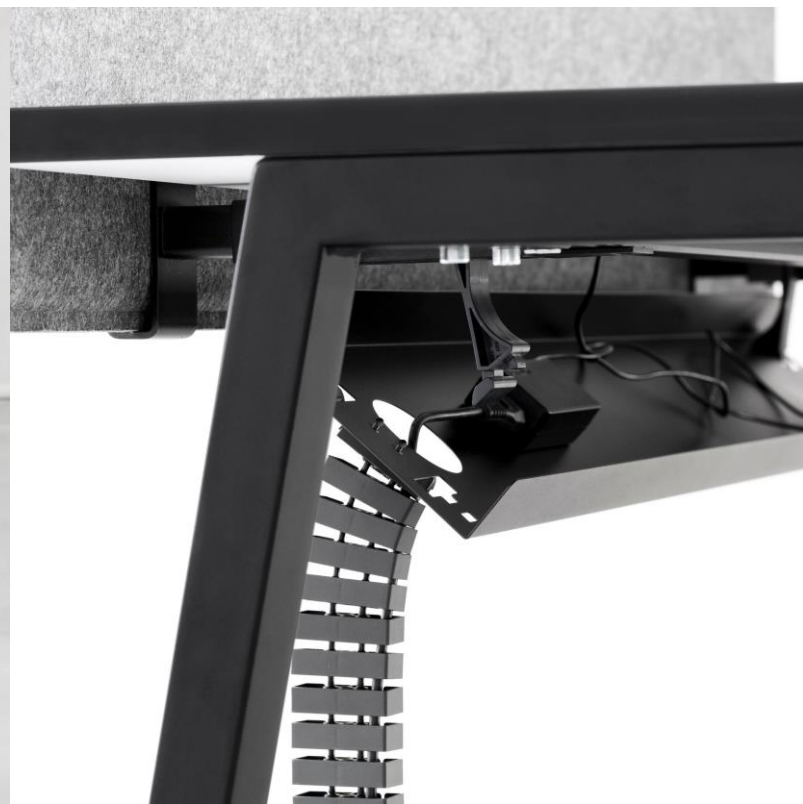

FLYT

TABLE/WORKSPACE

Interia
NowyStyl

PRODUCT

DESCRIPTION

FLYT is a modern system of desks and workbenches designed for individual and teamwork.

The versatility opens the way to multiple arrangement options and types of interiors.

The FLYT fits perfectly into modern offices, designer studios and friendly home offices.

SPECIFICATIONS

Nowy Styl product name: CS5040

LEAD TIME: 12-16 Weeks

Panel Accessories

Media Ports

ACCESSORIES

Vertical and Horizontal Wire Trunking

PANELS

The upper panel for desks comes in two versions: fully upholstered or made of thermoformed PET felt.

BASE BRACKETS

The mounting of panels and wire trunking has never been easier.

The basic bracket allows for simultaneous yet independent mounting of both panels and horizontal wire trunking.

With this smart connection method no drilling is necessary, so the surface of the table top stays untouched

Each of the elements can be mounted separately.

PRODUCT

Bases

4-leg

A-leg

4-leg wooden

A-leg wooden