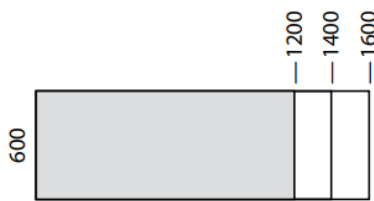

Table tops

Rectangular