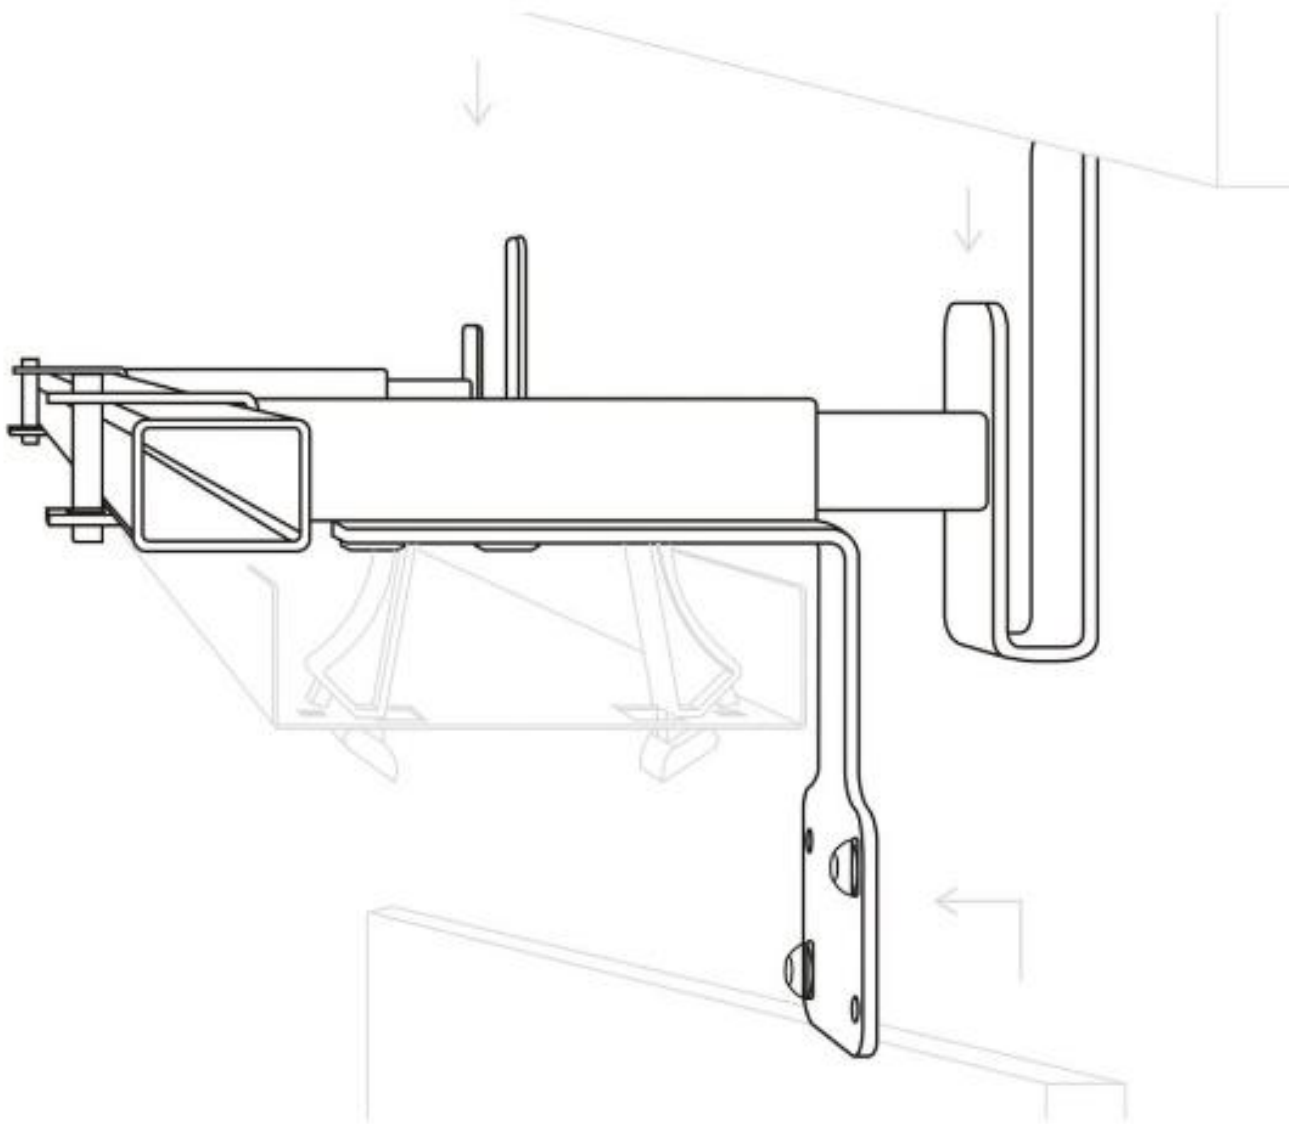

FLYT

TABLE/WORKSPACE

Interia
NowyStyl

PRODUCT

DESCRIPTION

FLYT is a modern system of desks and workbenches designed for individual and teamwork.

The versatility opens the way to multiple arrangement options and types of interiors.

The FLYT fits perfectly into modern offices, designer studios and friendly home offices.

SPECIFICATIONS

Nowy Styl product name: CS5040

LEAD TIME: 12-16 Weeks

Panel Accessories

Media Ports

ACCESSORIES

Vertical and Horizontal Wire Trunking

PANELS

The upper panel for desks comes in two versions: fully upholstered or made of thermoformed PET felt.

BASE BRACKETS

The mounting of panels and wire trunking has never been easier.

The basic bracket allows for simultaneous yet independent mounting of both panels and horizontal wire trunking.

With this smart connection method no drilling is necessary, so the surface of the table top stays untouched

Each of the elements can be mounted separately.

PRODUCT

Bases

4-leg

A-leg

4-leg wooden

A-leg wooden