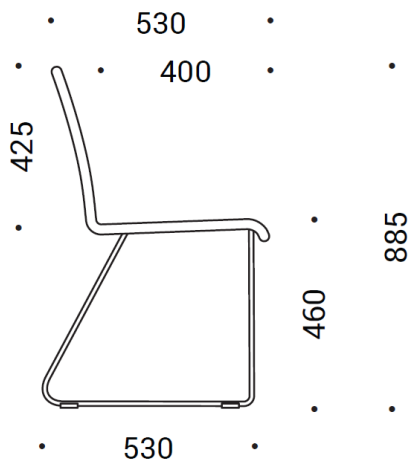

PRODUCT

SPECIFICATIONS