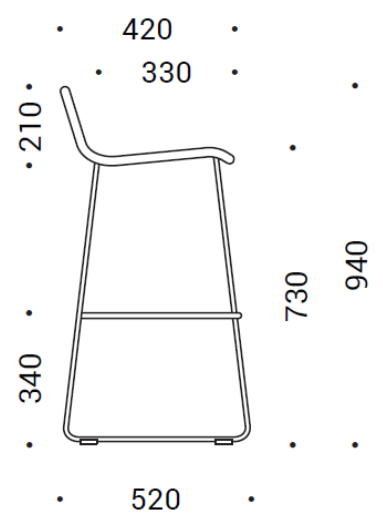

PRODUCT

SPECIFICATIONS