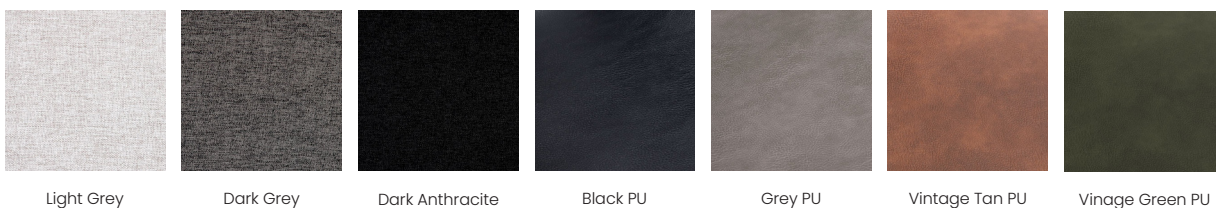

Available in two size options, the stool is perfect for different table heights while offering a comfortable and durable seat.

Features

- Two Height Options: 65cm (kitchen bench) and 75cm (commercial bar)
- Seat Material: Injected Polypropylene
- Frame Material: Powder coated Steel
- Optional PU Upholstery
- Large Colour Range

Colour Options

Standard with matching frame colour:

Upholstered with Black or White frame colour:

Specifications

65cm Stool Dimensions: 48cmW x 46cmD x 78.5cmH

75cm Stool Dimensions: 48cmW x 46cmD x 89.5cmH