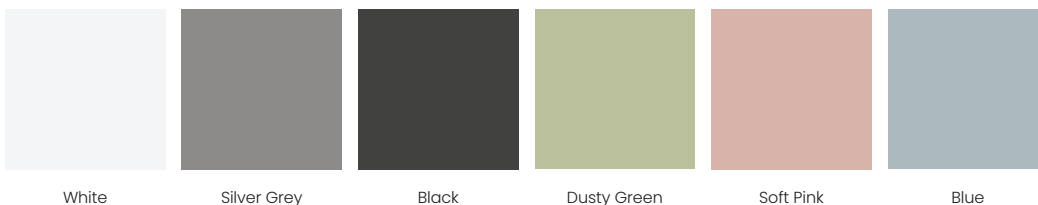

Available in two size options, the stool is perfect for different table heights while offering a comfortable and durable seat.

Features

- Two Height Options: 65cm (kitchen bench) and 75cm (commercial bar)
- Seat Material: Injected Polypropylene
- Frame Material: Powder coated Steel
- Optional PU Upholstery
- Large Colour Range

Colour Options

Standard with matching frame colour:

Upholstered with Black or White frame colour:

Specifications

65cm Stool Dimensions: 48cmW x 46cmD x 78.5cmH

75cm Stool Dimensions: 48cmW x 46cmD x 89.5cmH