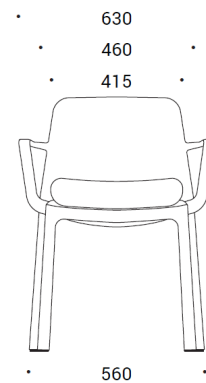

## Features

- Design by Scagnellato & Ferrarese, Italy.
- Visitor, conference, dining chairs and stool options available
- Weight Capacity: 110kgs
- Stackable
  - 4-leg frames up to 6 pcs, sled frames up to 10 pcs
  - Chairs with armrests – up to 5 pcs
- Optional Extras
  - Castors
  - Seat Pads and Upholstery
  - Armrests
  - Right-hand folding table (for chairs with armrests only)
  - Chair connectors available for both 4-leg and sled type bases

### Stool:

**Mono - C**

Plastic 4 Leg:

Wooden 4 Leg:

**Pyramid with Castors**

**Mono - O**

Without Arms:

With Arms: