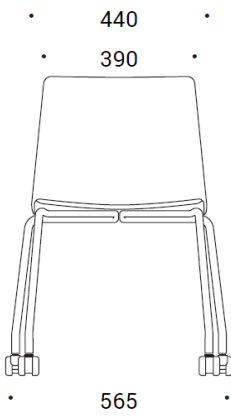

4 Leg with Castors: