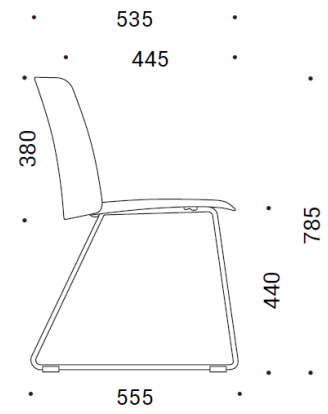

Specifications

Mono - L

4 Leg:

Sled:

4 Leg with Castors:

4 Leg with Arms:

Stool: