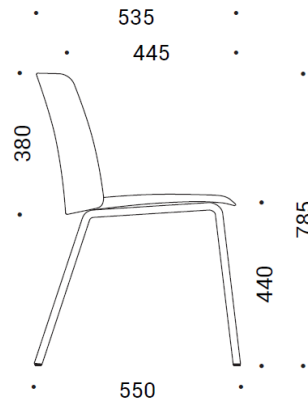

Specifications

Mono - L

4 Leg: