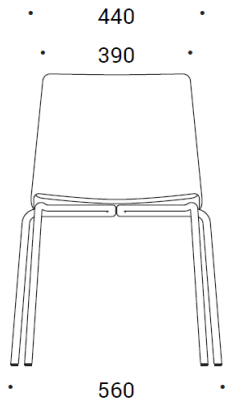

Specifications

Mono - L

4 Leg: