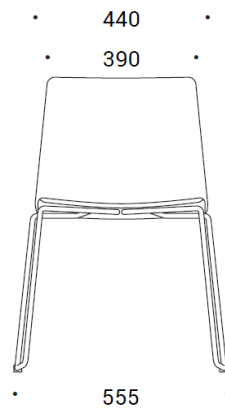

Specifications

Mono - L

4 Leg:

Sled:

4 Leg with Castors:

4 Leg with Arms:

Stool: