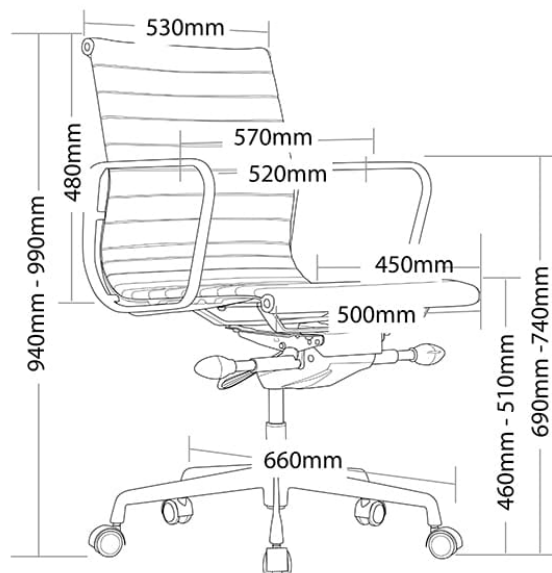

## Features:

- Colour Options: black mesh, terracotta PU, tan PU and black PU
- Adjustable seat height
- Adjustable seat and back angle
- Adjustable weight tension
- Fixed arms
- Knee tilt mechanism with 3 locking positions
- Weight limit 130kg
- 5 Year Warranty

## Specifications:

Overall Height: 940 – 990

Overall Width: 660

Seat Width: 500

Seat Depth: 450

Backrest Width: 530

Backrest Height: 480