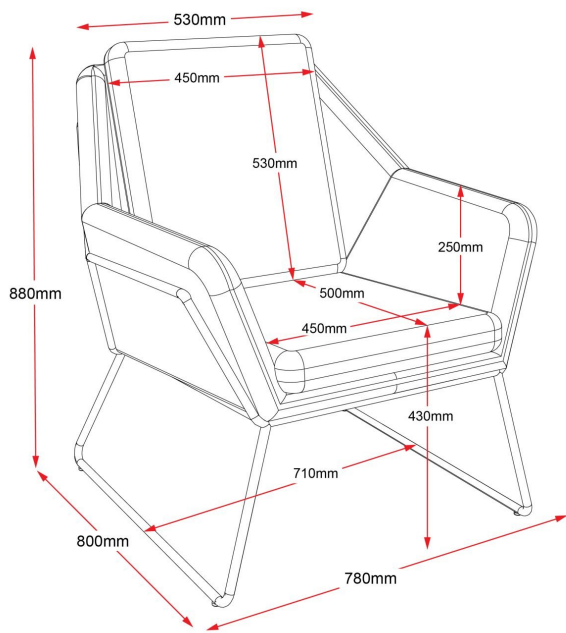

Choose from two sizes and two standard color options, all built on a sturdy frame for lasting durability.

Features

- One Seater and Two Seater Options
- 2 Colour Options: Charcoal Ash, Light Blue
- Fabric Upholstery
- Black Powder Coat Solid Tube Frame
- Removable Back Cushion
- Rubber Button Feet
- Weight rating of 150kgs

Specifications

One Seater: 800 × 780 × 880 mm

Two Seater: 800 × 1335 × 880 mm

CONTACT

1300 784 814
sales@interia.com.au

Showroom
Old Cloisters Building
200 St. Georges Terrace,
Perth WA 6000

Head Office
21 - 25 Chisholm Crescent,
Kewdale WA 6105