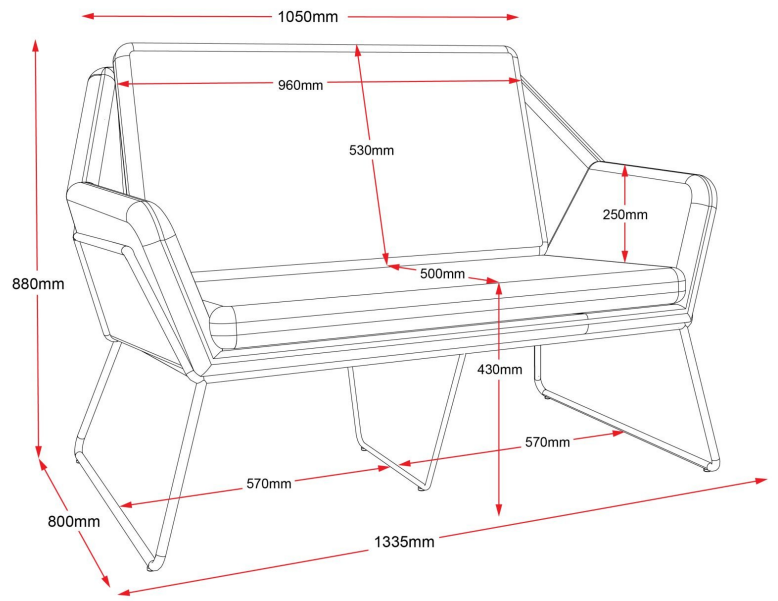

Choose from two sizes and two standard color options, all built on a sturdy frame for lasting durability.

Features

- One Seater and Two Seater Options
- 2 Colour Options: Charcoal Ash, Light Blue
- Fabric Upholstery
- Black Powder Coat Solid Tube Frame
- Removable Back Cushion
- Rubber Button Feet
- Weight rating of 150kgs

Specifications

One Seater: 800 × 780 × 880 mm

Two Seater: 800 × 1335 × 880 mm

CONTACT

1300 784 814
sales@interia.com.au

Showroom
Old Cloisters Building
200 St. Georges Terrace,
Perth WA 6000

Head Office
21 - 25 Chisholm Crescent,
Kewdale WA 6105