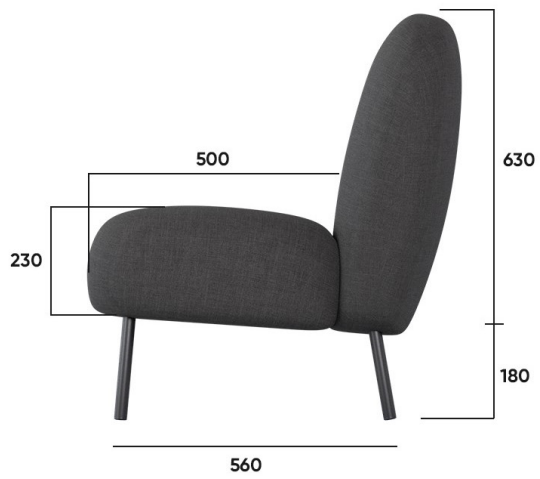

Features

- Leg Material: Stainless Steel
- Leg Colours: Brushed Matt Bronze / Brushed Matt Gold / Matt Black
- Fabric: 100% Polyester
- Weight Rating: 120kgs

Standard Fabric Options:

Stone Boucle

Elephant Boucle

Leg Colour Options

Matt Black

Matt Bronze

Brushed Matt Gold

Specifications:

CONTACT

1300 784 814
sales@interia.com.au

Showroom
Old Cloisters Building
200 St. Georges Terrace,
Perth WA 6000