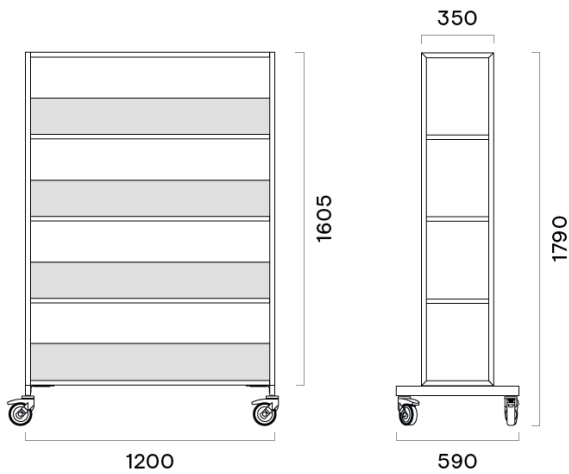

# TRIPLE FUNCTIONALITY

It consists of a single frame that can perform three different functions: that of a conference wall, a temporary workplace and a shelf.

According to Baldanzi & Novelli designers, it is neither a bookshelf, nor a desk and nor a cabinet – it is all these things in one piece of furniture and more.

# SPECIFICATIONS

Mobile shelving unit  
with 4 fixed shelves and semi-open back

Mobile shelving unit  
with 2 fixed shelves, cabinet and semi-open back

Mobile shelving unit  
with 2 fixed shelves, cabinet and back panel