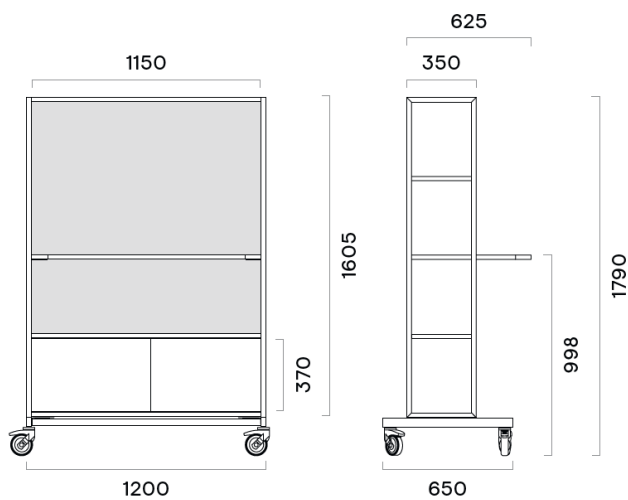

Mobile workstation

with fixed cabinet and back panel