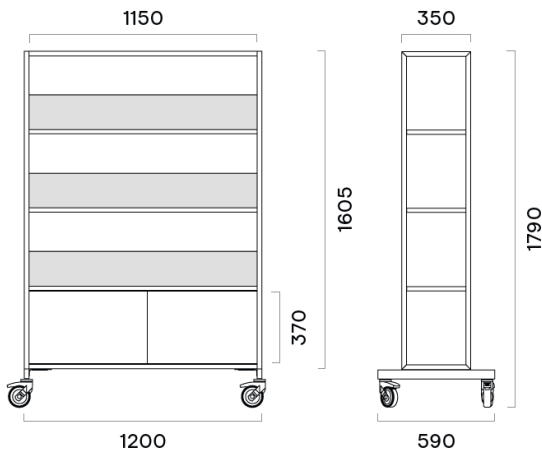

# TRIPLE FUNCTIONALITY

It consists of a single frame that can perform three different functions: that of a conference wall, a temporary workplace and a shelf.

According to Baldanzi & Novelli designers, it is neither a bookshelf, nor a desk and nor a cabinet – it is all these things in one piece of furniture and more.

# SPECIFICATIONS

Mobile shelving unit  
with 4 fixed shelves and semi-open back

Mobile shelving unit  
with 2 fixed shelves, cabinet and semi-open back

Mobile shelving unit  
with 2 fixed shelves, cabinet and back panel