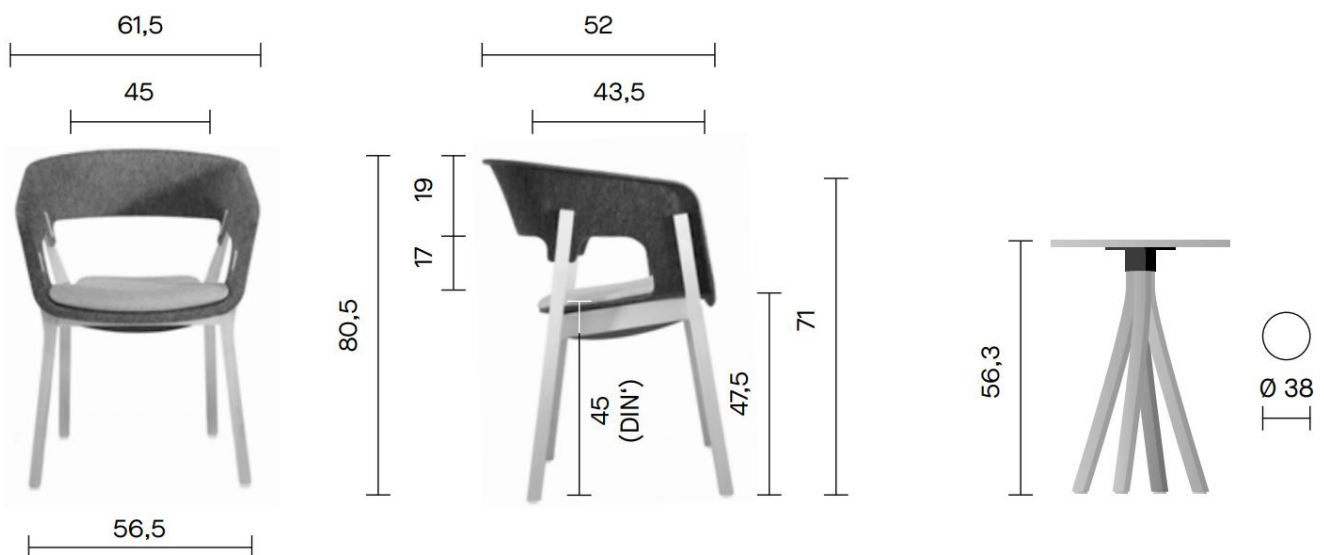

PRODUCT

CHAIR FEATURES

Stackable:

- Up to 4 units recommended
- Height plus 11 cm per stacking armchair
- Depth plus 6 cm per stacking armchair

FINISHES

Seat shell

- Thermoformable polyester felt
- Upholstered seat pad available with flame retardant foam and with selected fabrics
- Solid beech wood, natural or stained (with visible or slightly visible wood grain)

Tabletop

- Beech plywood finished with linoleum or Fenix NTM® laminate
- Solid beech wood, natural or stained (with visible or slightly visible wood grain).

Glides

- Plastic for soft surfaces
- Plastic with felt for hard surfaces

Weight: 5,5 kg

Weight: 3,4 kg