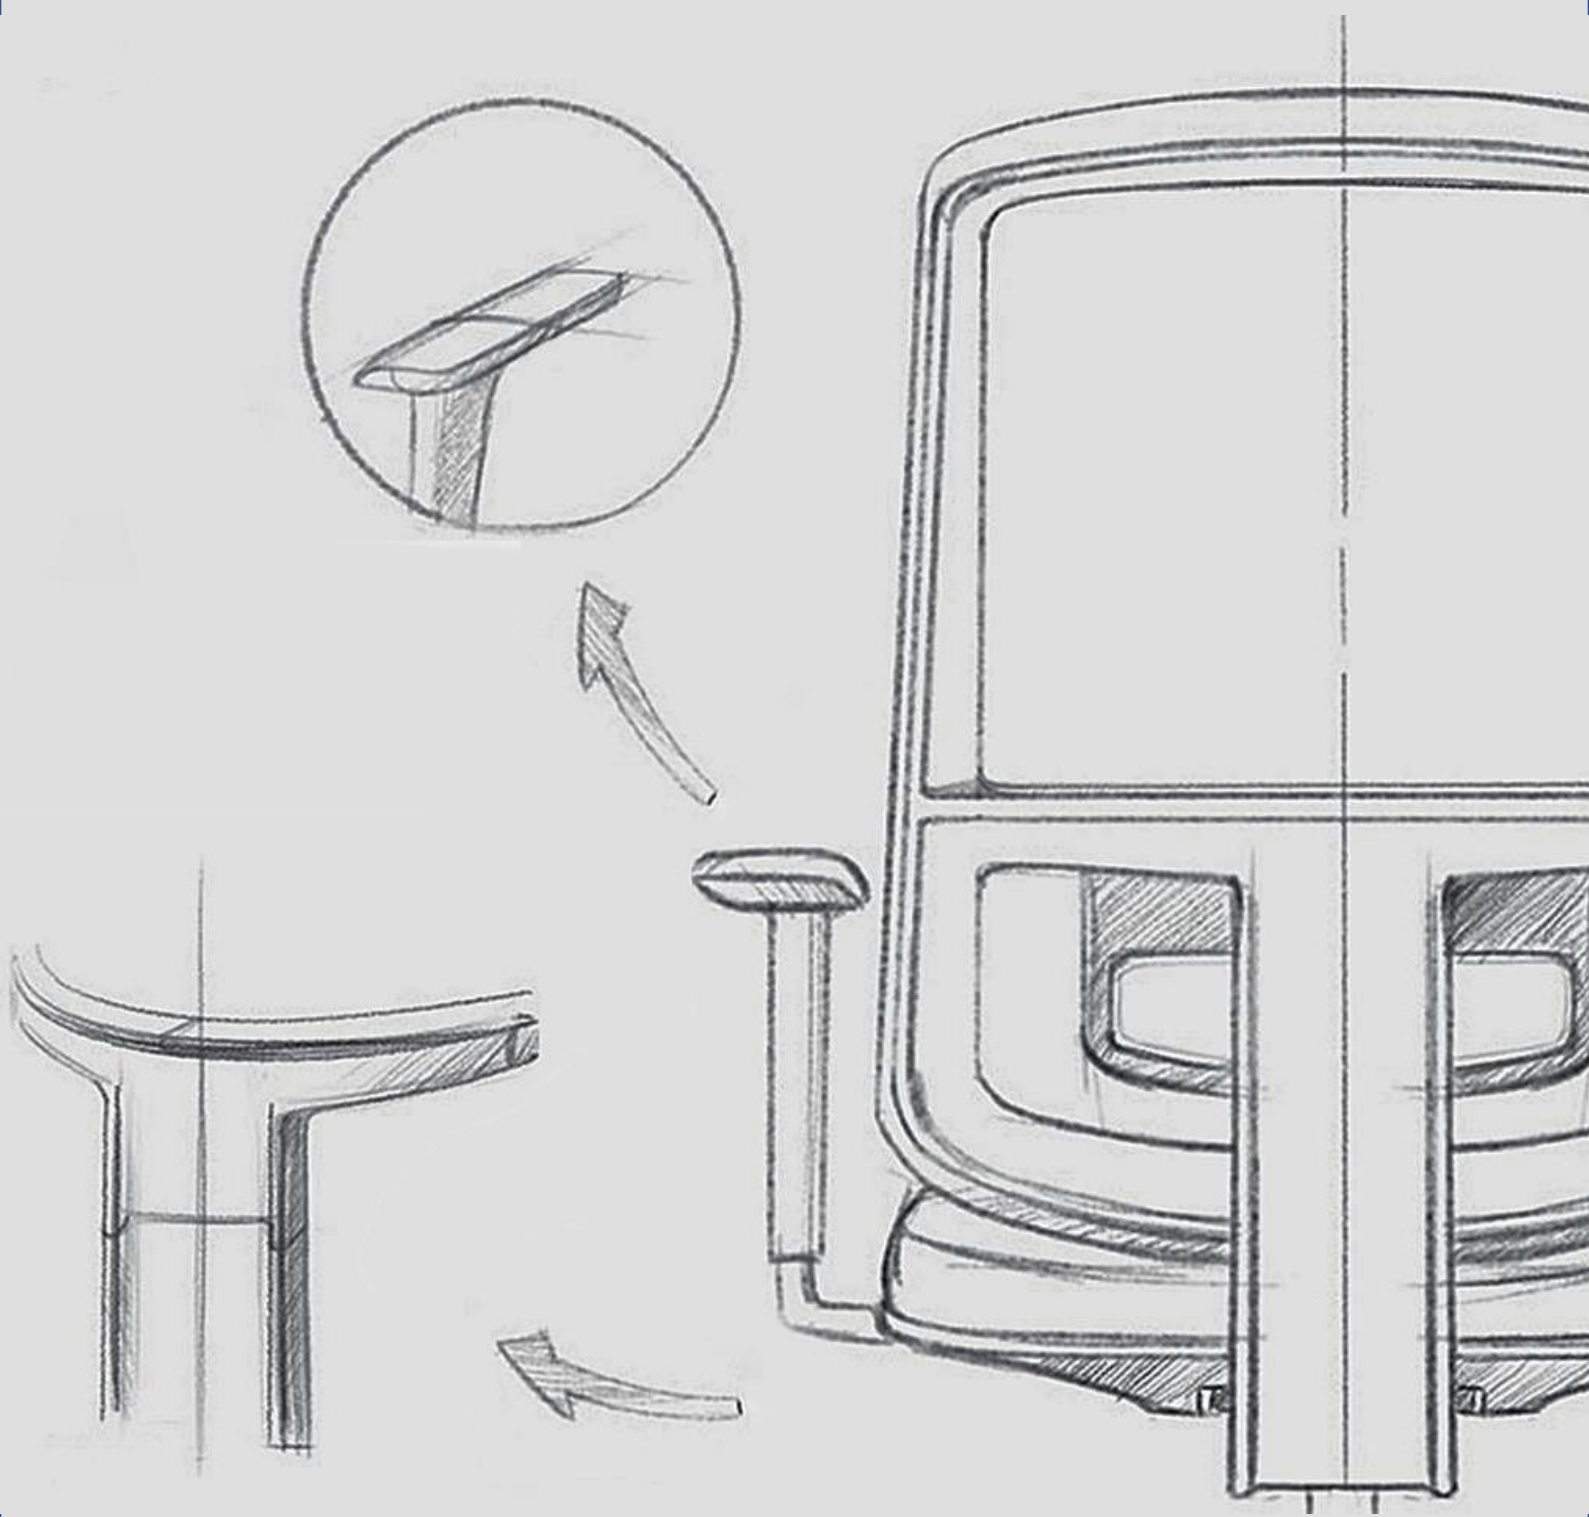

FIN

TASK CHAIR

Int^{er}ia

PRODUCT

DESCRIPTION

Ergonomic adjustable task chair perfect for all workspaces.

Height adjustable lumbar support
Stroke distance 75mm.
Precisely support user`s lower back

Height adjustable armrests
Stroke distance 70mm
Provide comfortable support for user`s arms.

Adjustable tilt tension
With tilt tension to adjust desired tension to provide comfortable back tilt for users with weight up to 100+KGs.

SPECIFICATIONS

Int^{er}eria

Creating Work[ing] Spaces

 1800 549 852