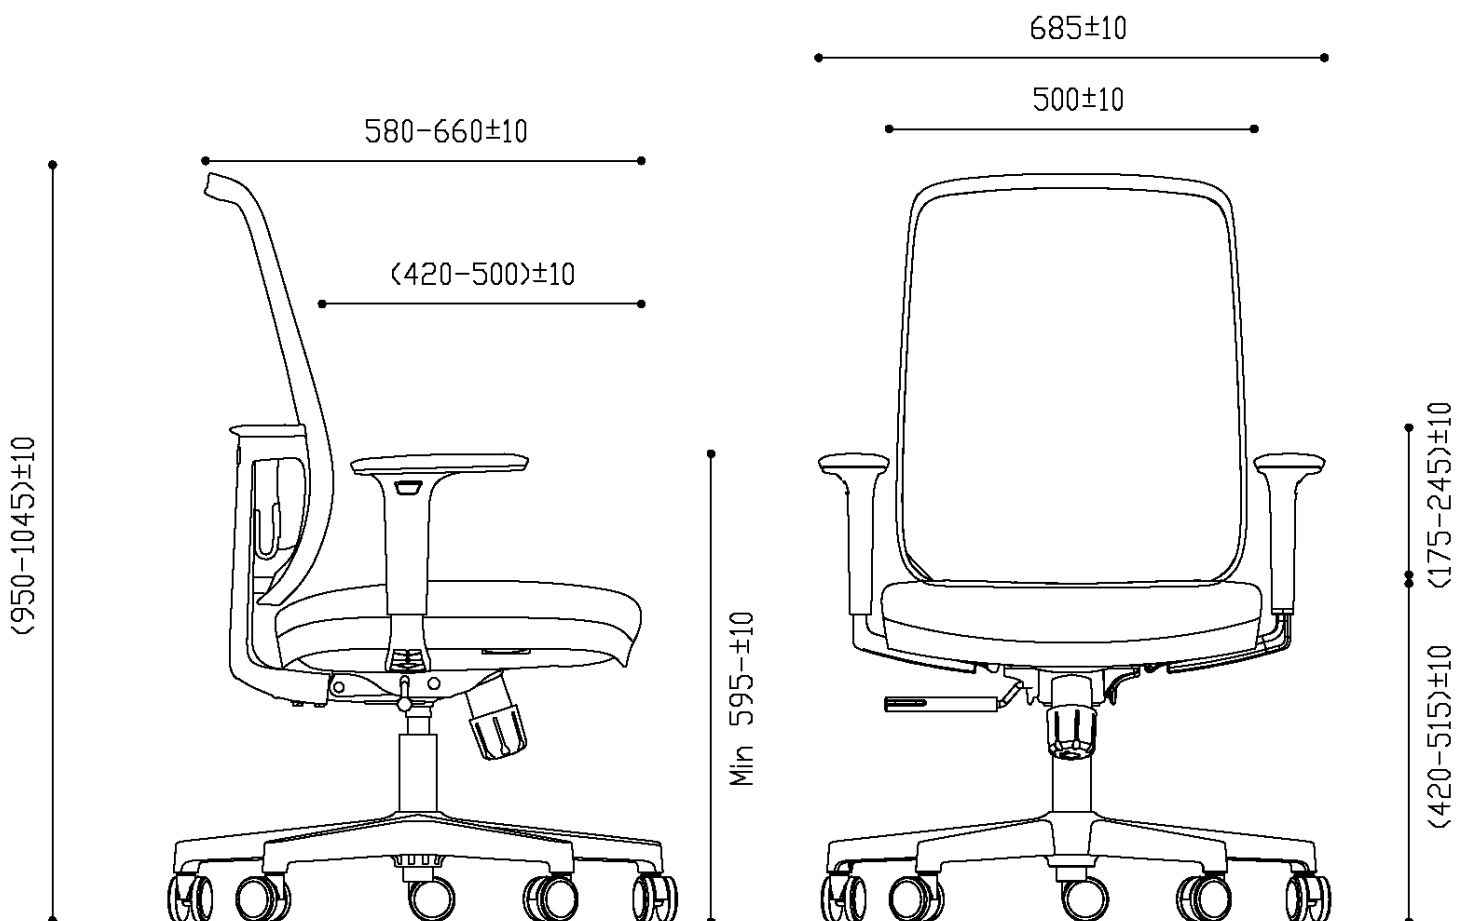

FIN

TASK CHAIR

Int^{er}ia

PRODUCT

DESCRIPTION

Ergonomic adjustable task chair perfect for all workspaces.

Height adjustable lumbar support
Stroke distance 75mm.
Precisely support user`s lower back

Height adjustable armrests
Stroke distance 70mm
Provide comfortable support for user`s arms.

Adjustable tilt tension
With tilt tension to adjust desired tension to provide comfortable back tilt for users with weight up to 100+KGs.

SPECIFICATIONS

Int^{er}eria

Creating Work[ing] Spaces

 1800 549 852