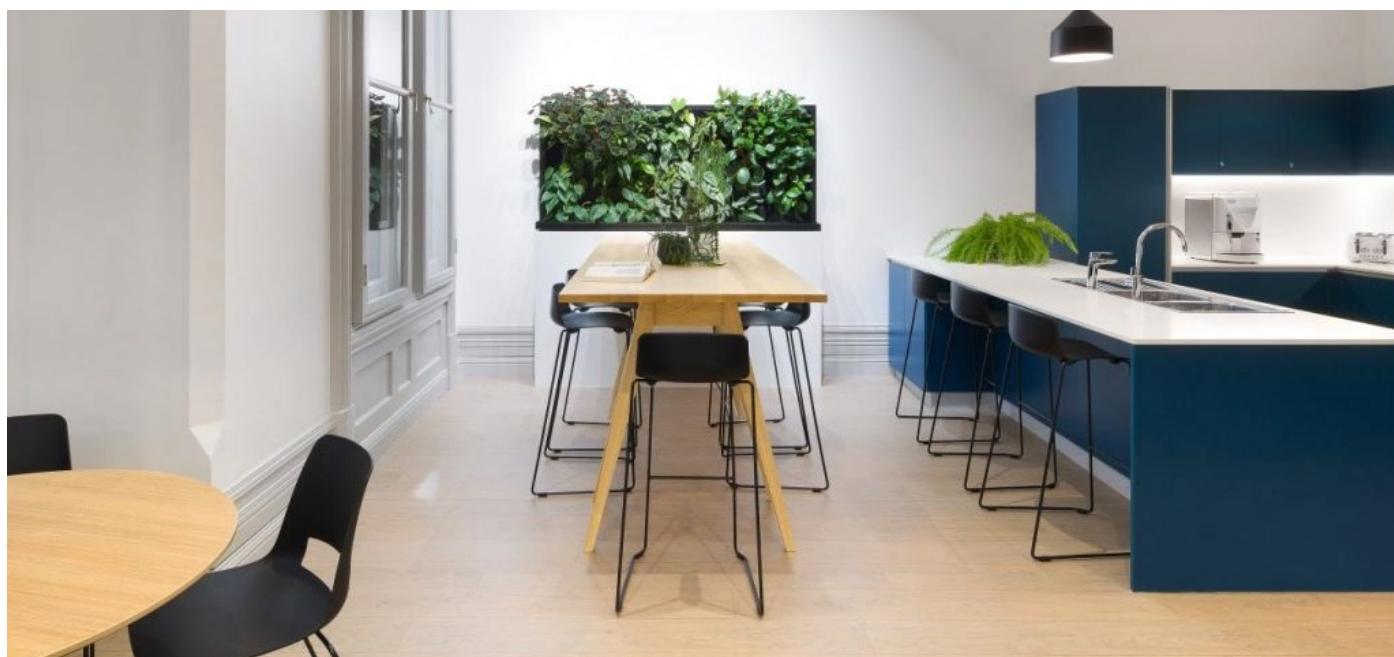

Astre

A beautiful family of chairs with almost endless options! The ASTRE family of seating answers the call for multi-use applications offering a comprehensive and configurable suite of chairs with a consistent design theme. Variants including swivel, sled, 4 leg chairs, stools and beam seating with a complementary table also available.

ASTRE is available with a super comfortable polypropylene shell or alternatively upholstered in your choice of fabric or leather. Die-cast aluminium, steel and timber bases are available in powder-coated, polished and stained finishes.

Features

- Slim, Sleek Design
- Polypropylene Shell
- One-Piece Flex Shell
- Sled and 4 Leg Options Stackable
- Weight Capacity:
  - 140kg for Chairs
  - 110Kg for Stools
- 10 Year Warranty

Optional

- Arms on swivel & beam versions
- Castors / Glides on meeting room chairs
- Seat Pads
- Duo Tone Upholstery
- Quilted Upholstery
- Base Finish – Polished / Powdercoated
- Timber Finish – Oak Stain (Standard) / Black & Other colours optional

Variants

- Visitor Chair
  - Sled
  - 4 Leg Steel
  - Timber 4 Leg
  - Timber Swivel
  - Beam
- Meeting Room Chair
  - 4 Way Swivel
  - Swivel Drafting
- Stool
  - Mini Stool – 655 & 755h
  - Sled Stool – 650 & 750h
  - Timber Stool
- Coffee Table
- Trolley