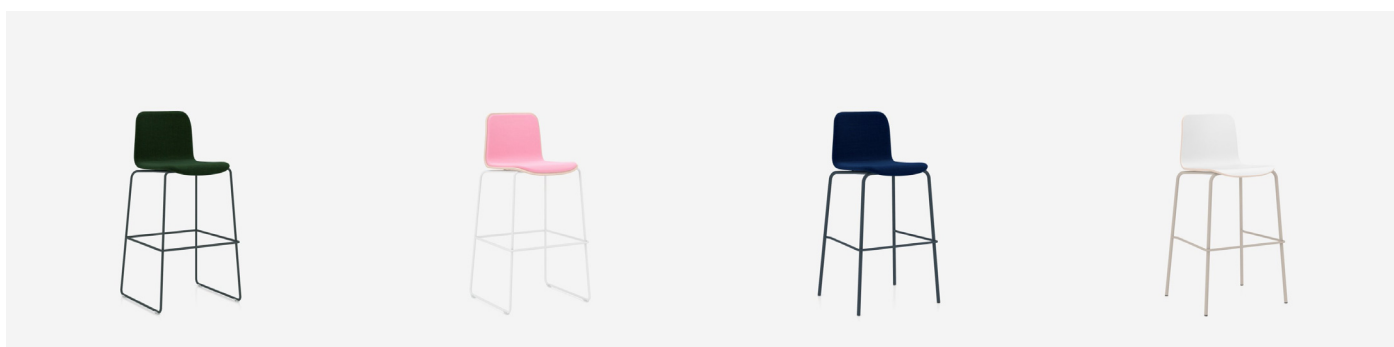

Features

- Unique design
- High or low backrest
- Stackability
- Different types of bases
- Two colours of upholstery can be combined
- Integrated armrests
- Chairs can be linked to form rows
- Writing tablet available in both right – and left-handed version

Variants

4 Leg
Two Tone Upholstered

4 Leg
Wood

4 Leg
with Arms

4 Leg Wood
with Arms and Writing Tablet

Sled Upholstered

Sled
Two Tone Upholstered with Arms

4 Leg with Arms,
Writing Tablet and Casters

4 Way Caster Wood,
Two Tone Upholstered with Arms

Sled Stool

Sled Stool Wood

4 Leg Stool

4 Leg Stool Wood

Specifications

4 Leg Low Back:

Overall Height: 830mm

Overall Depth: 510mm

Seat Height: 485mm

Seat Depth: 415mm

4 Leg High Back:

Overall Height: 910mm

Overall Depth: 530mm

Seat Height: 505mm

Seat Depth: 415mm