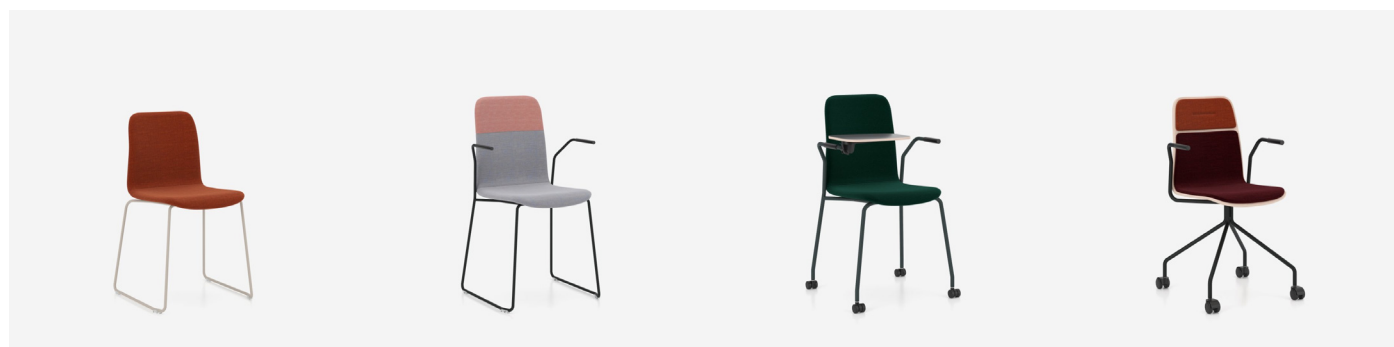

Features

- Unique design
- High or low backrest
- Stackability
- Different types of bases
- Two colours of upholstery can be combined
- Integrated armrests
- Chairs can be linked to form rows
- Writing tablet available in both right – and left-handed version

Variants

4 Leg
Two Tone Upholstered

4 Leg
Wood

4 Leg
with Arms

4 Leg Wood
with Arms and Writing Tablet

Sled Upholstered

Sled
Two Tone Upholstered with Arms

4 Leg with Arms,
Writing Tablet and Casters

4 Way Caster Wood,
Two Tone Upholstered with Arms

Sled Stool

Sled Stool Wood

4 Leg Stool

4 Leg Stool Wood

Specifications

4 Leg Low Back:

Overall Height: 830mm

Overall Depth: 510mm

Seat Height: 485mm

Seat Depth: 415mm

4 Leg High Back:

Overall Height: 910mm

Overall Depth: 530mm

Seat Height: 505mm

Seat Depth: 415mm