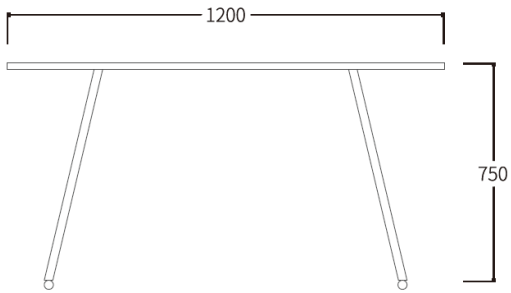

Round Meeting Table