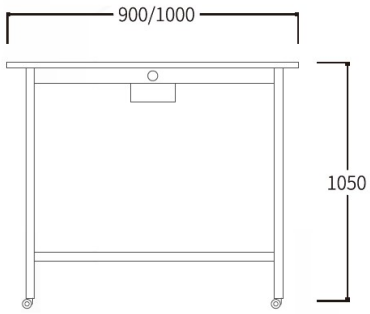

Hot Desking