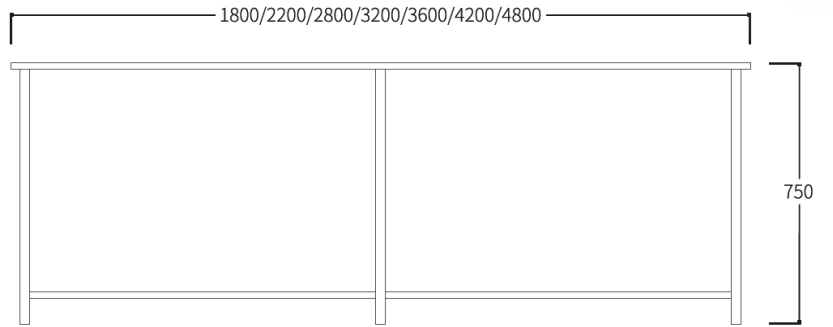

Specifications:

Low Meeting Tables