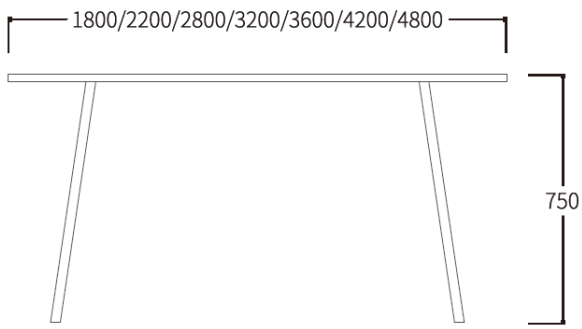

## Features

- Customizable
- Square or Round Table Top Options
- Frame Colour Options: Black and White
- Worktop Height 750mm or 1050mm
- Optional Casters
- Enquire for Optional Accessories

## Sample Configurations

Low Meeting Table

High Meeting Table

Round Meeting Table

Round Coffee Table with Casters

Hot Desking with Casters

### Low Meeting Tables