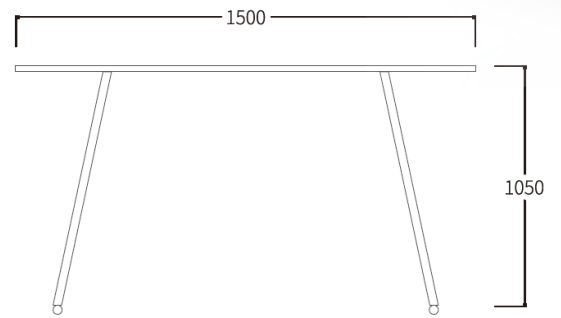

Round Meeting Table