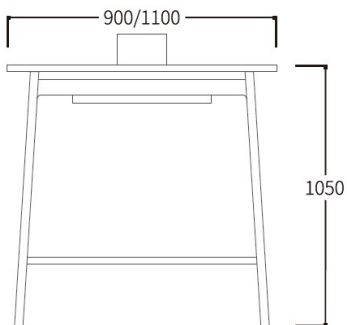

High Meeting Tables