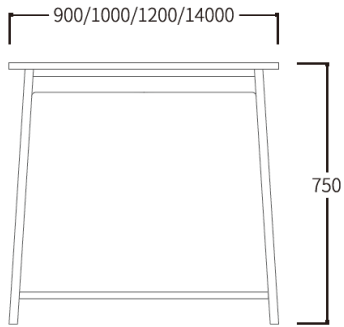

Specifications:

Low Meeting Tables