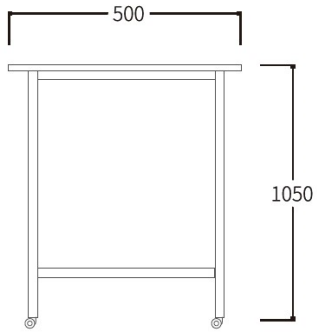

Hot Desking