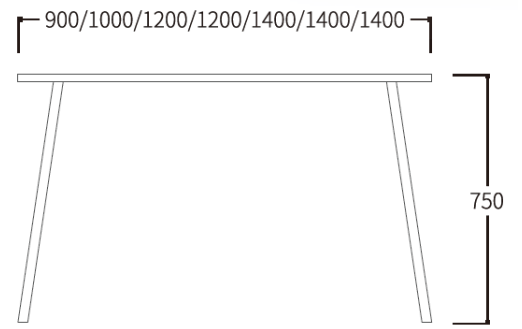

Specifications:

Low Meeting Tables