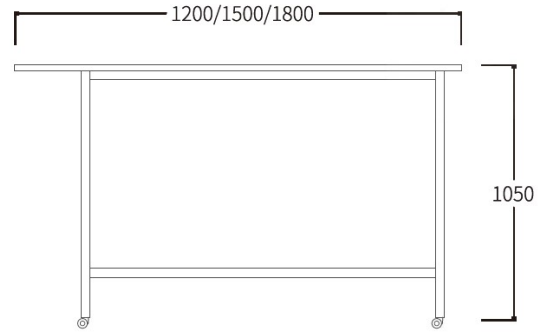

Hot Desking