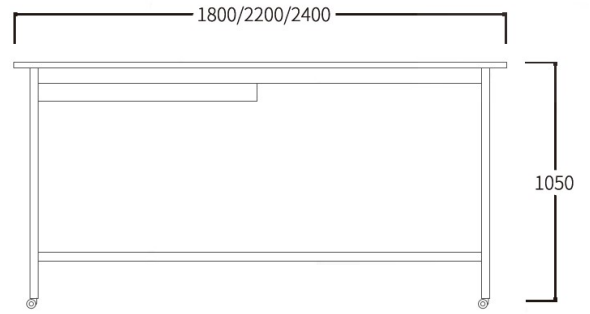

Hot Desking