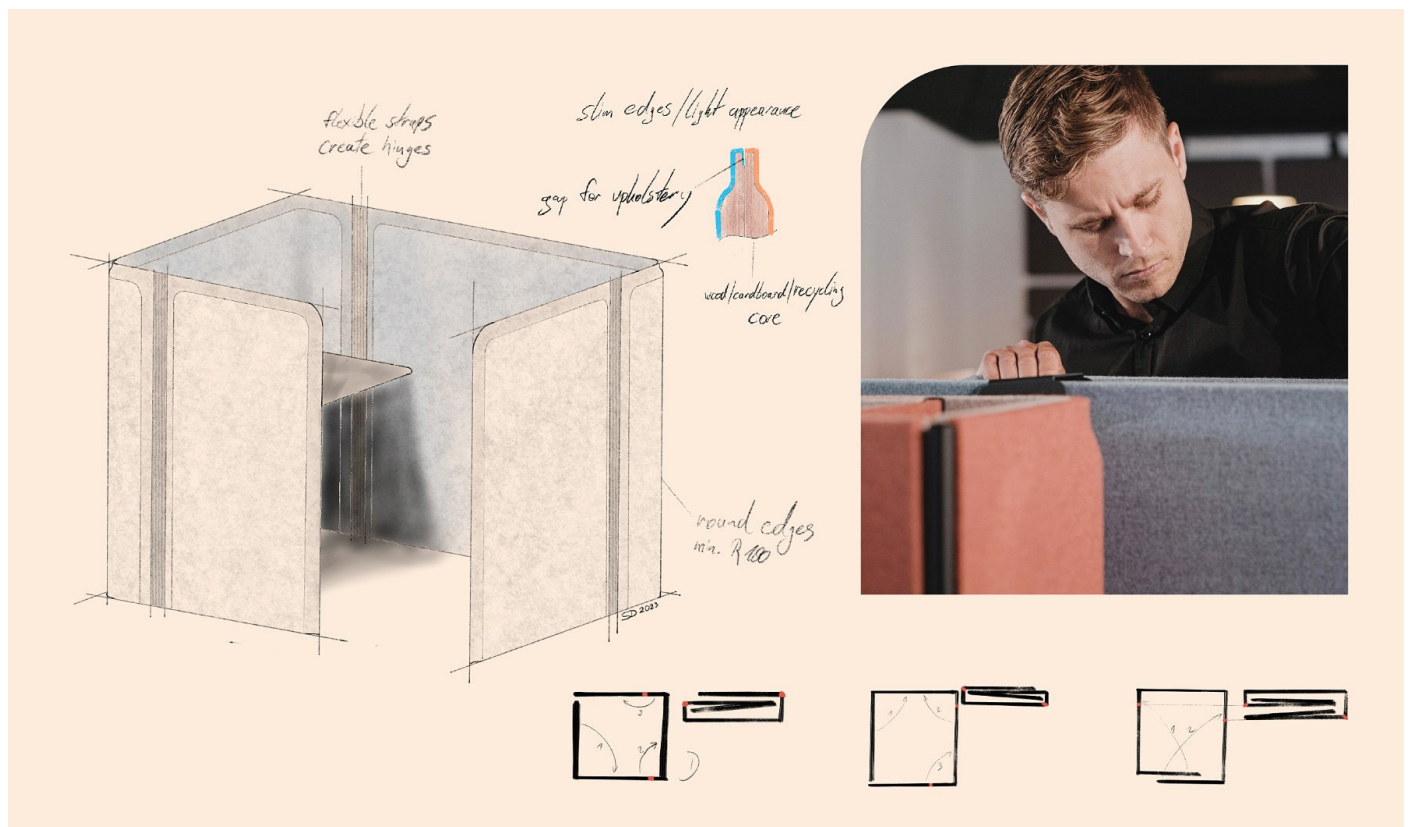

European Design

"To me, the most pleasing products are always those that can captivate through their particular simplicity. Those that can elicit a smile or even astonishment from the viewer with their clever function or simply a completely new idea. Brainy is just a great example of such a product, which is why I am particularly happy about the result of this project."

Simon Schossböck – the designer of Brainy