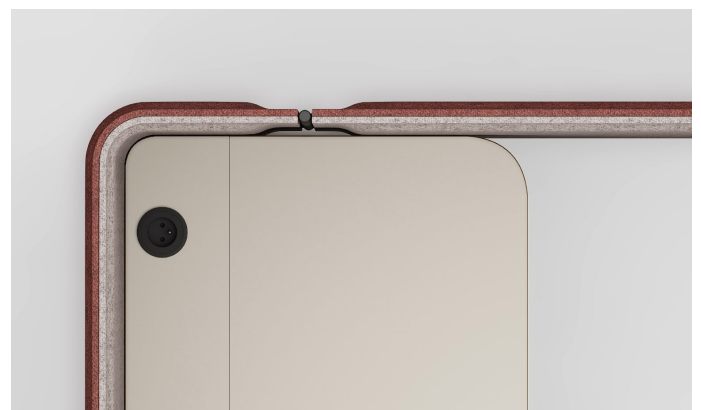

Features

- European product from Nowy Styl Group
- Designed by Simon Schossböck
- Two models available: Brainy and Brainy Mini
- Bi Colour Design
- On Castors for mobility
- Foldable compact design with integrated desktop
- Recycled felt walls aiding in privacy and acoustic comfort

Innovation meets sustainability: Brainy walls made of recycled felt

The material used to make Brainy walls deserves special attention because of its origin. The thermoformable felt of the walls is recycled, produced from recycled PET bottles.