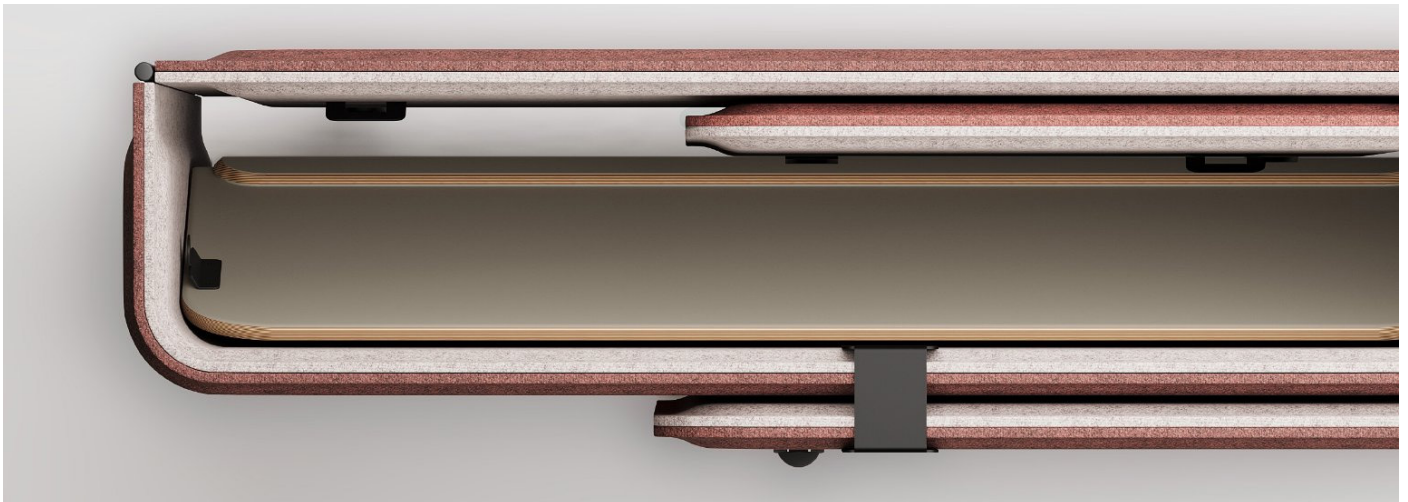

Features

- European product from Nowy Styl Group
- Designed by Simon Schossböck
- Two models available: Brainy and Brainy Mini
- Bi Colour Design
- On Castors for mobility
- Foldable compact design with integrated desktop
- Recycled felt walls aiding in privacy and acoustic comfort

Innovation meets sustainability: Brainy walls made of recycled felt

The material used to make Brainy walls deserves special attention because of its origin. The thermoformable felt of the walls is recycled, produced from recycled PET bottles.