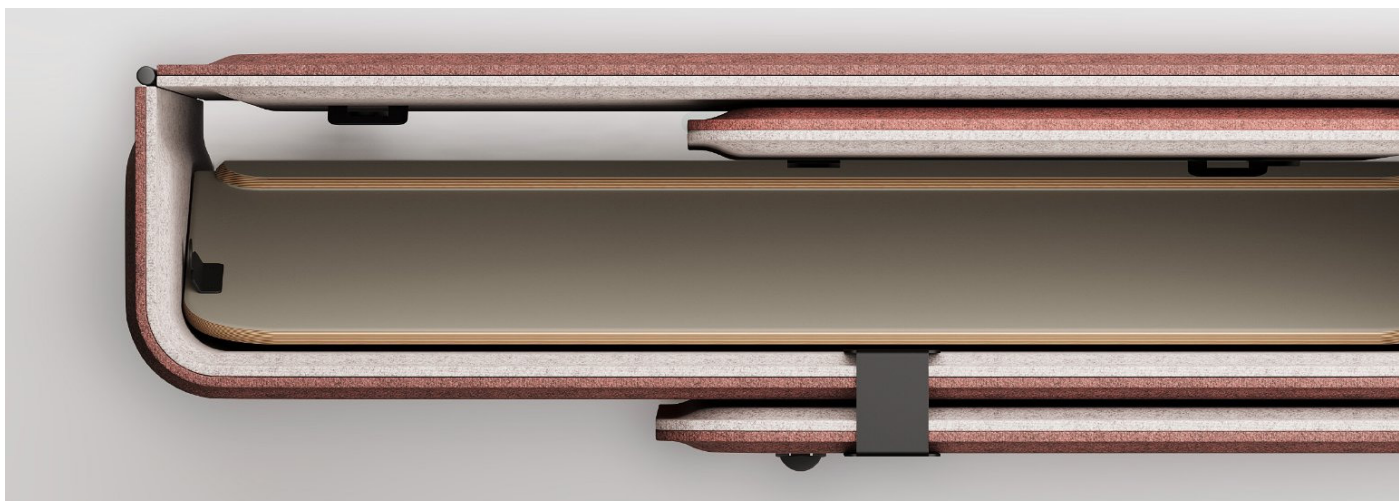

Interia

Creating Work[ing] Spaces

Brainy

Tables

14 - 16 Week Lead Time

Brainy

Introducing Brainy, an innovative solution that helps to make optimal use of available space and adapt it to individual needs. With its a compact and foldable design that brings ultimate flexibility to your workspace.

Features

- European product from Nowy Styl Group
- Designed by Simon Schossböck
- Two models available: Brainy and Brainy Mini
- Bi Colour Design
- On Castors for mobility
- Foldable compact design with integrated desktop
- Recycled felt walls aiding in privacy and acoustic comfort

Innovation meets sustainability: Brainy walls made of recycled felt

The material used to make Brainy walls deserves special attention because of its origin. The thermoformable felt of the walls is recycled, produced from recycled PET bottles.