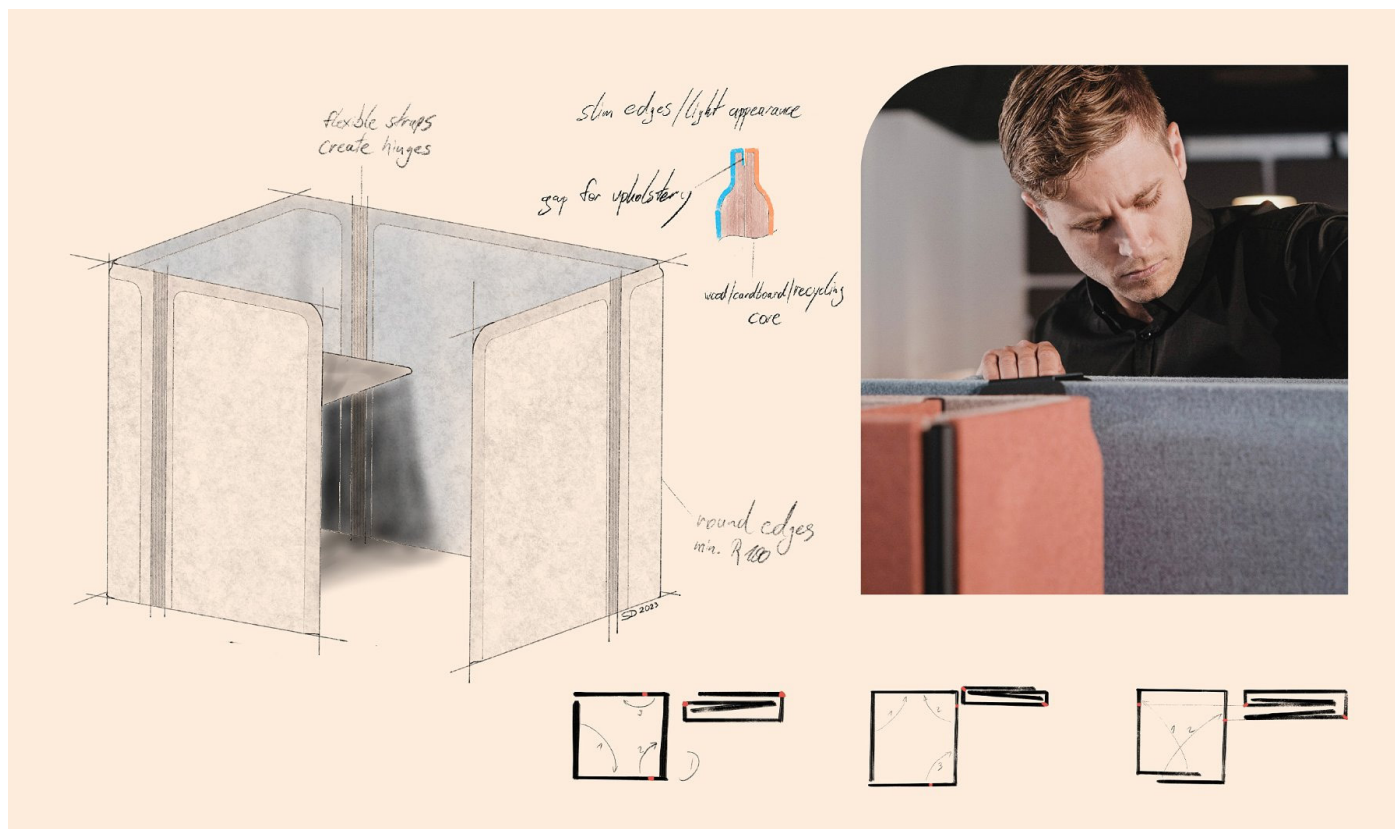

European Design

“To me, the most pleasing products are always those that can captivate through their particular simplicity. Those that can elicit a smile or even astonishment from the viewer with their clever function or simply a completely new idea. Brainy is just a great example of such a product, which is why I am particularly happy about the result of this project.”

Simon Schossböck – the designer of Brainy