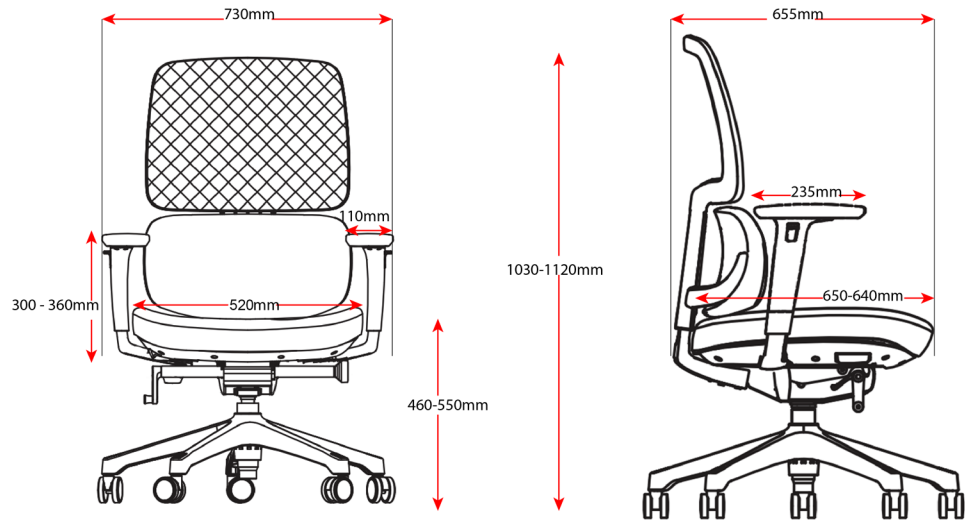

Features

- Executive Chair Heavy Duty F020S Synchro Mechanism With 4 Locking Positions
- Black Korean High Elastic Mesh Back Rest & Black Fabric Upholstered Seat Pan
- Polished Aluminium J-Bar Ratchet Back Rest Adjustment Which Allows The Lumbar To Adjust In Dual Direction
- Lumbar & Back Rest Have an 80mm Adjustment Stroke
- Black 5 Star Base With Black 60/25 PU Castors Designed In Scandinavia
- Greenguard Gold Approved
- BIFMA Tested And Certified
- Warranty: 10 Years
- Weight Rating: 135kgs

Specifications

Depth: 655

Width: 730

Height: 1030

Back height: 570

Seat width: 520

Seat depth: 575

Seat height: 460-550