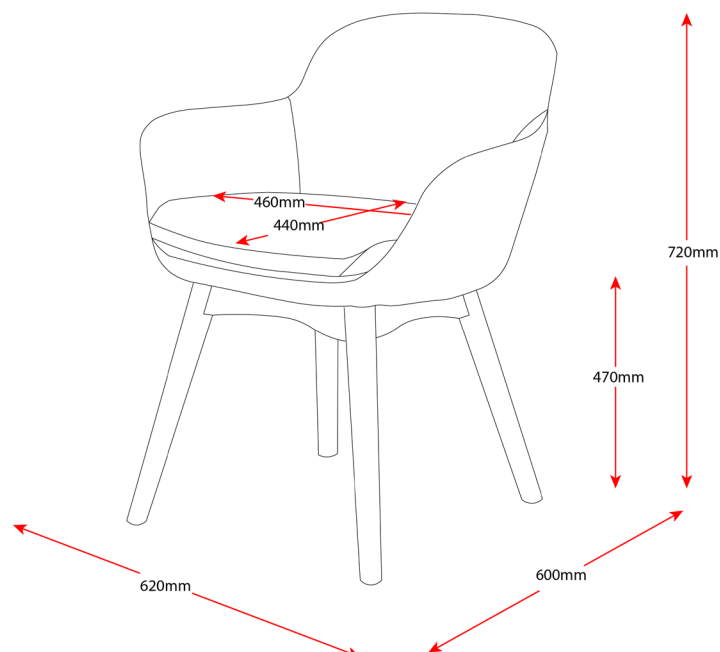

Interia

Creating Work[ing] Spaces

Leon

Visitor Seating

4 - 6 Week Lead Time

Leon

Elevate your modern lounge with the Leon Tub Visitor Chair, a blend of comfort and elegance. Crafted with high density moulded foam and a natural ash wooden base, reinforced by a steel skeleton for durability.

Specifications

Depth: 600

Width: 620

Height: 720

Back height: 250

Seat width: 460

Seat depth: 440

Seat height: 470